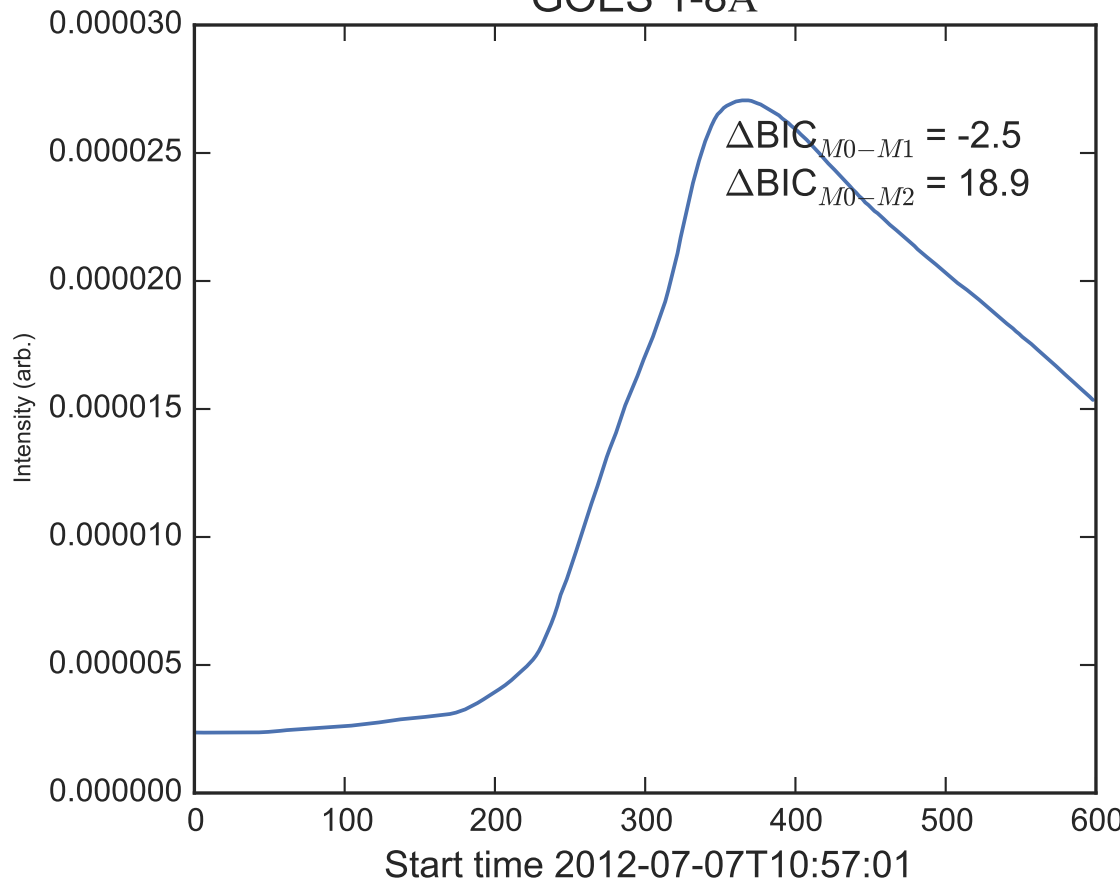

GOES 1-8Å

Power Spectral Density (PSD) - Model 0

Power Spectral Density (PSD) - Model 1

Power Spectral Density (PSD) - Model 2