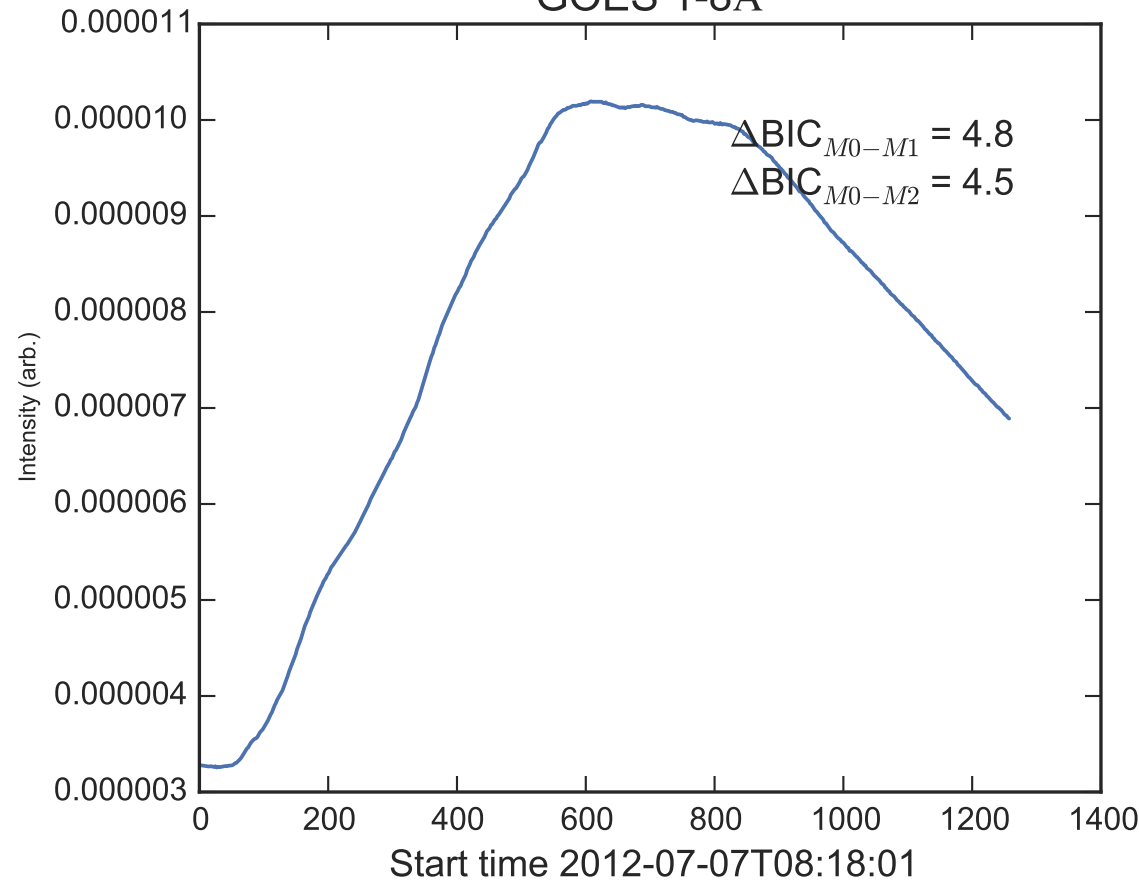

GOES 1-8Å

Power Spectral Density (PSD) - Model 0

Power Spectral Density (PSD) - Model 1

Power Spectral Density (PSD) - Model 2