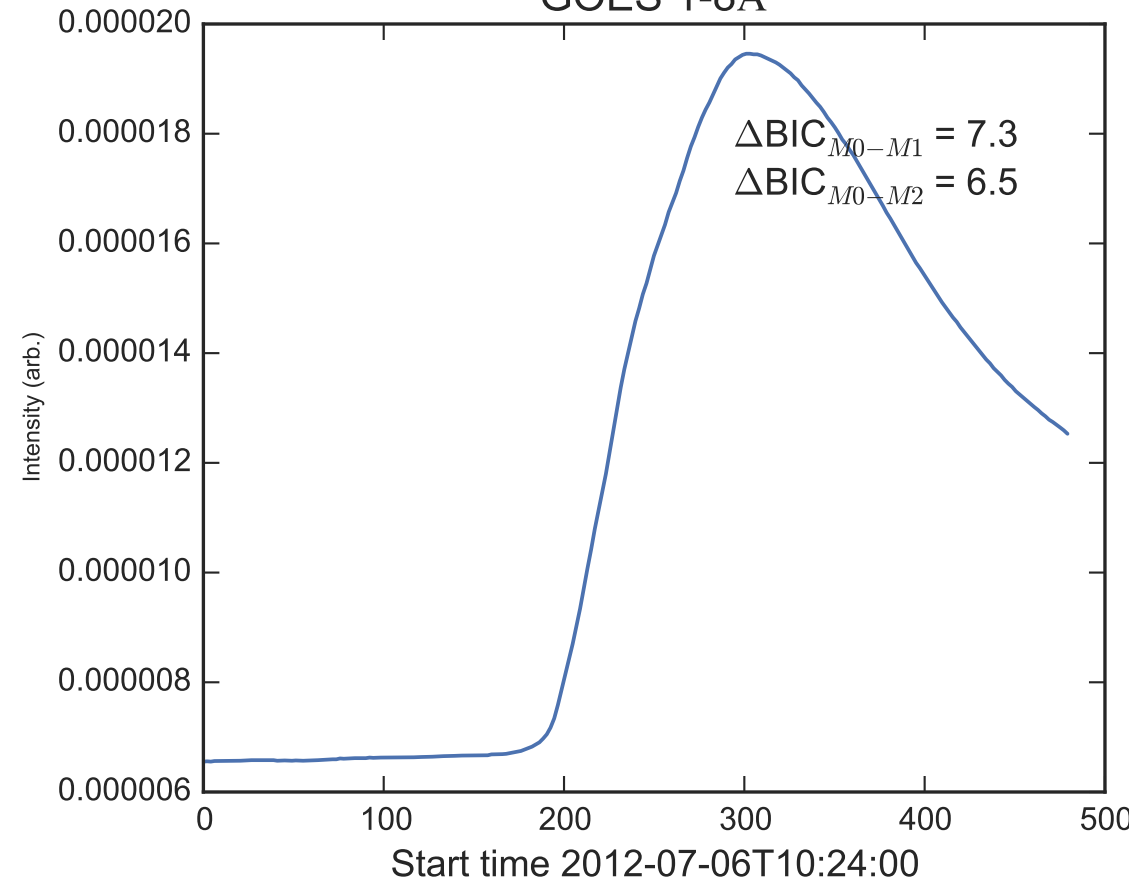

GOES 1-8Å

Power Spectral Density (PSD) - Model 0

Power Spectral Density (PSD) - Model 1

Power Spectral Density (PSD) - Model 2