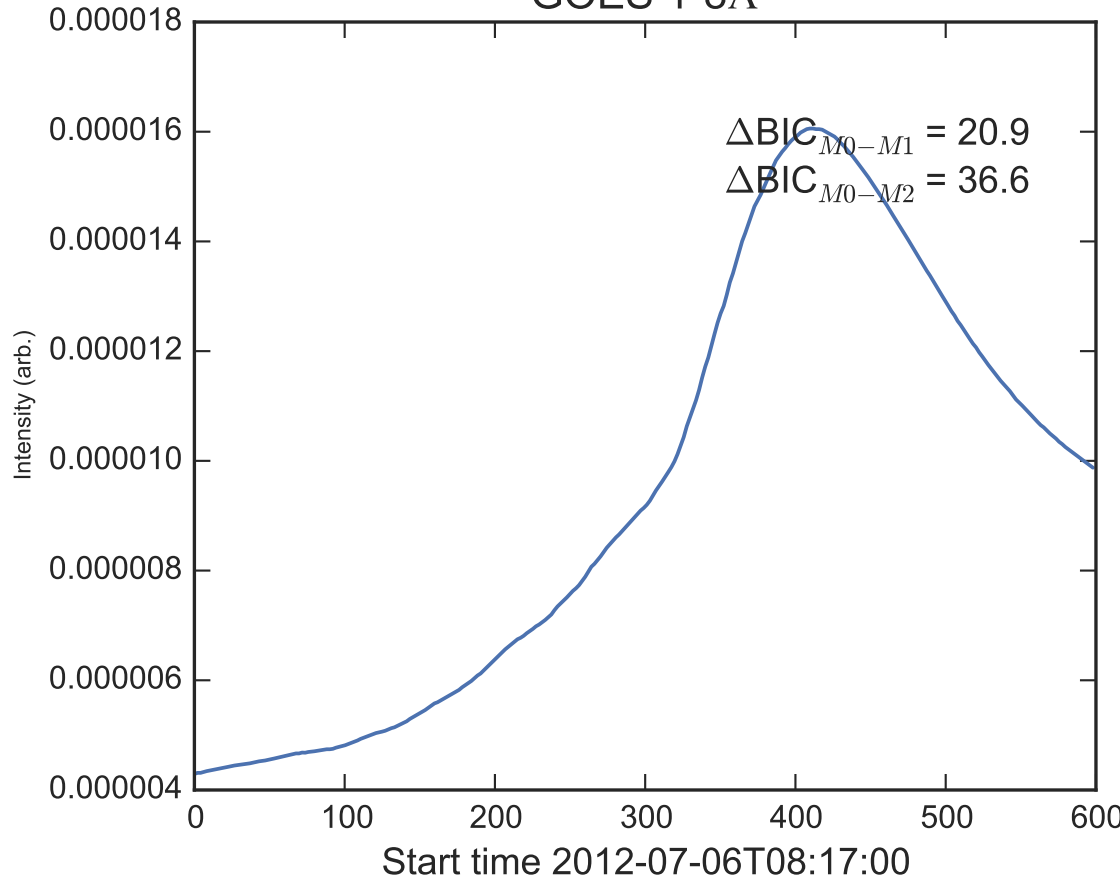

GOES 1-8Å

Power Spectral Density (PSD) - Model 0

Power Spectral Density (PSD) - Model 1

Power Spectral Density (PSD) - Model 2