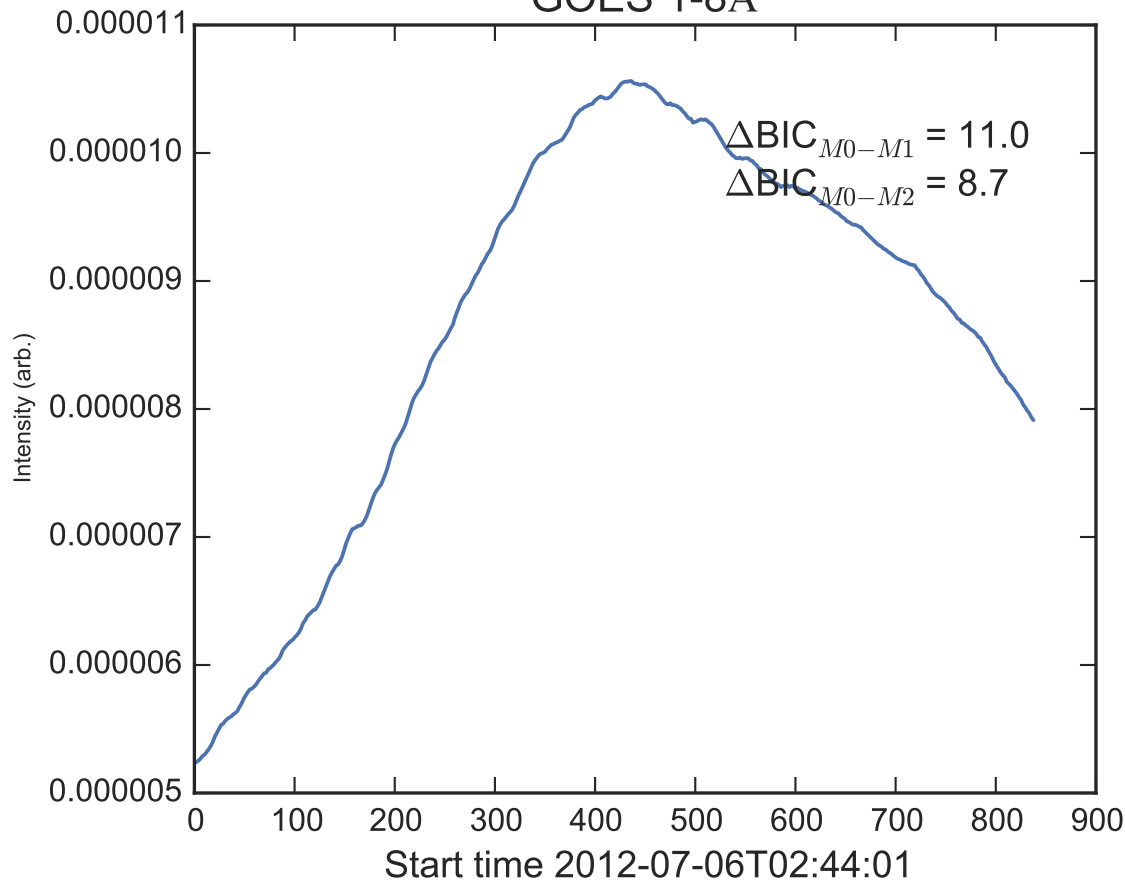

GOES 1-8Å

Power Spectral Density (PSD) - Model 0

Power Spectral Density (PSD) - Model 1

Power Spectral Density (PSD) - Model 2