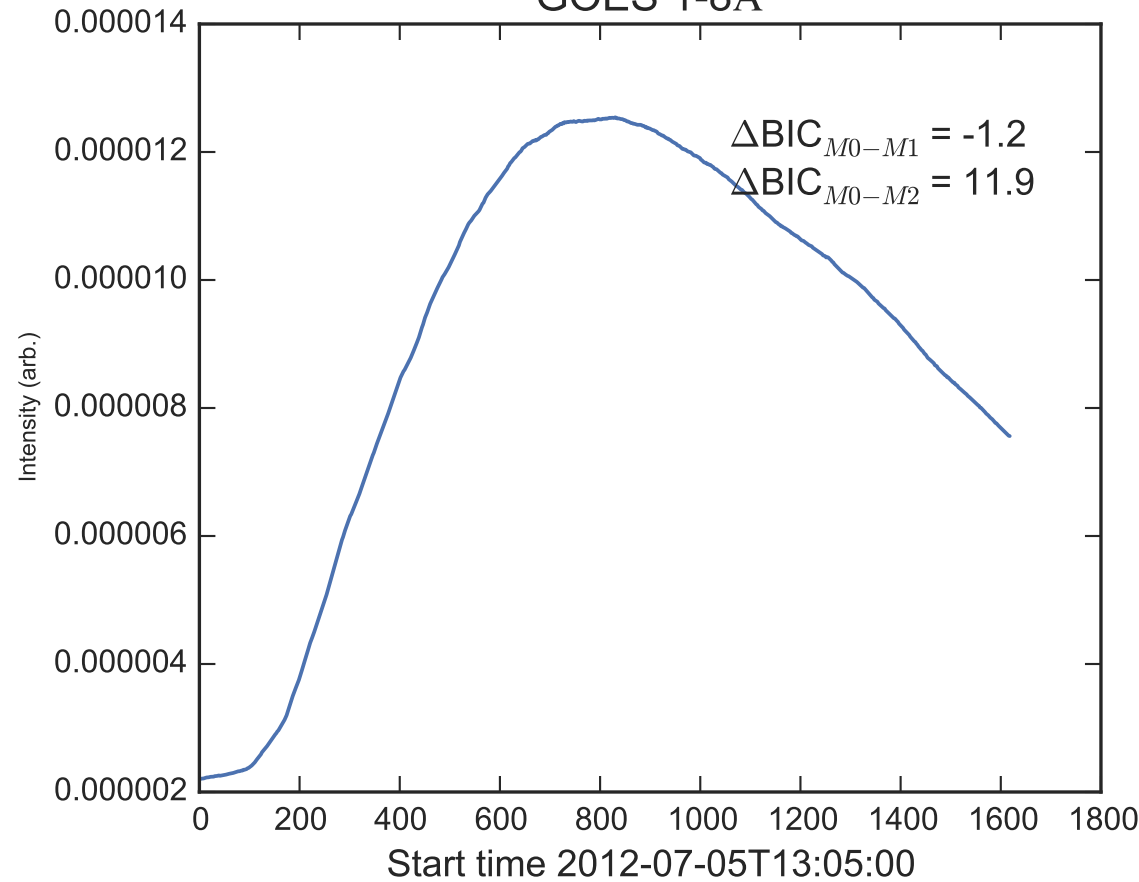

GOES 1-8Å

Power Spectral Density (PSD) - Model 0

Power Spectral Density (PSD) - Model 1

Power Spectral Density (PSD) - Model 2