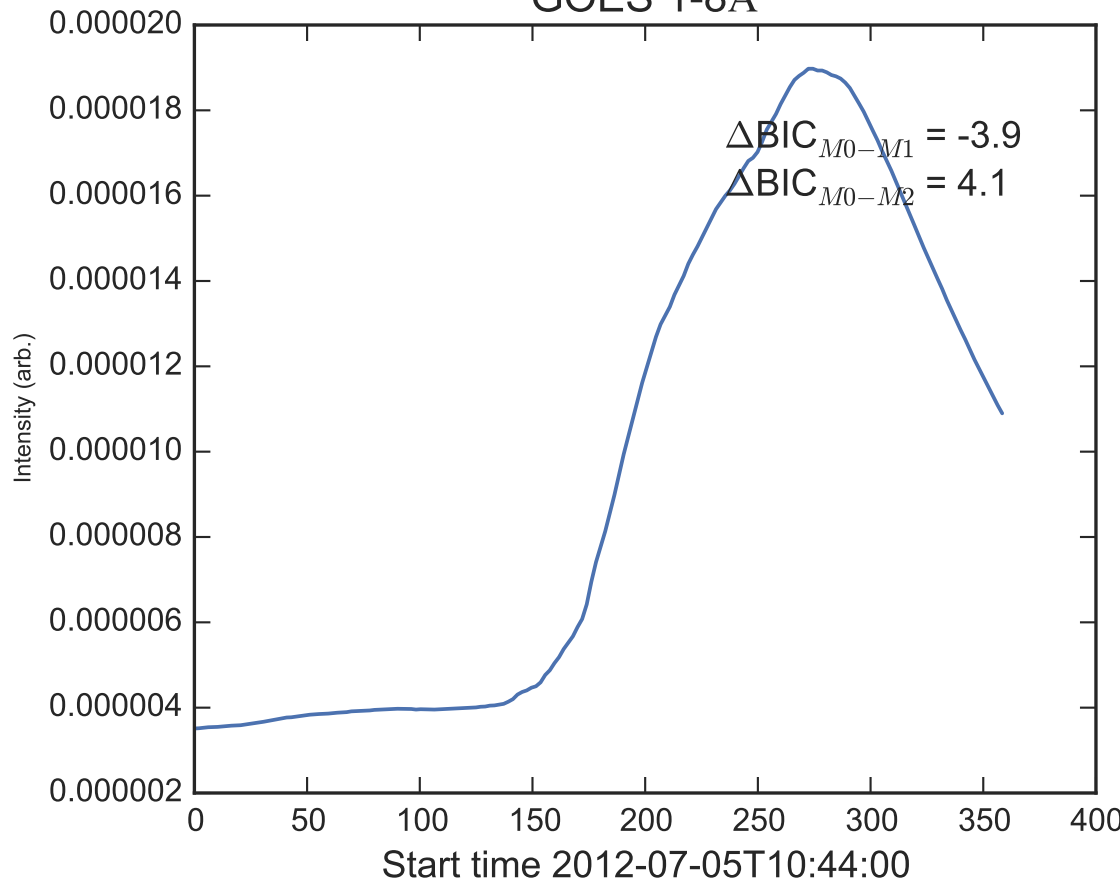

GOES 1-8Å

Power Spectral Density (PSD) - Model 0

Power Spectral Density (PSD) - Model 1

Power Spectral Density (PSD) - Model 2