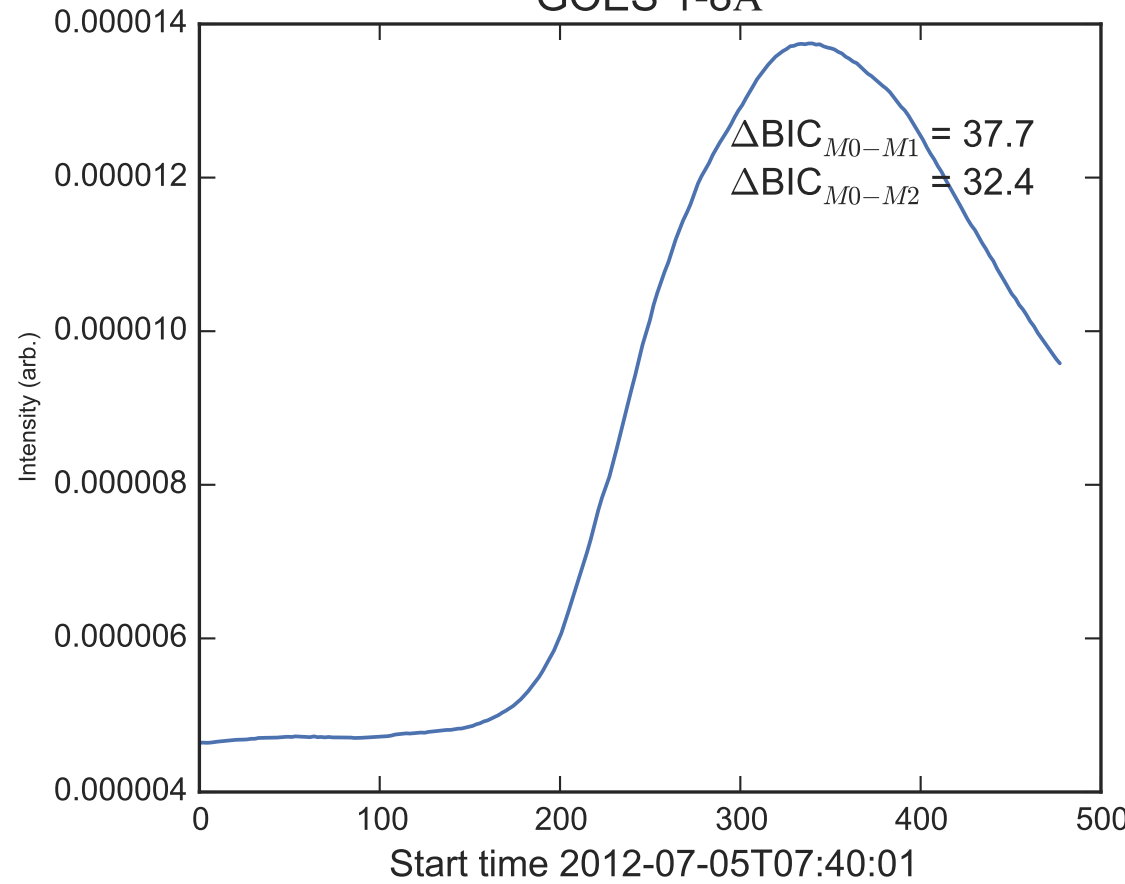

GOES 1-8Å

Power Spectral Density (PSD) - Model 0

Power Spectral Density (PSD) - Model 1

Power Spectral Density (PSD) - Model 2