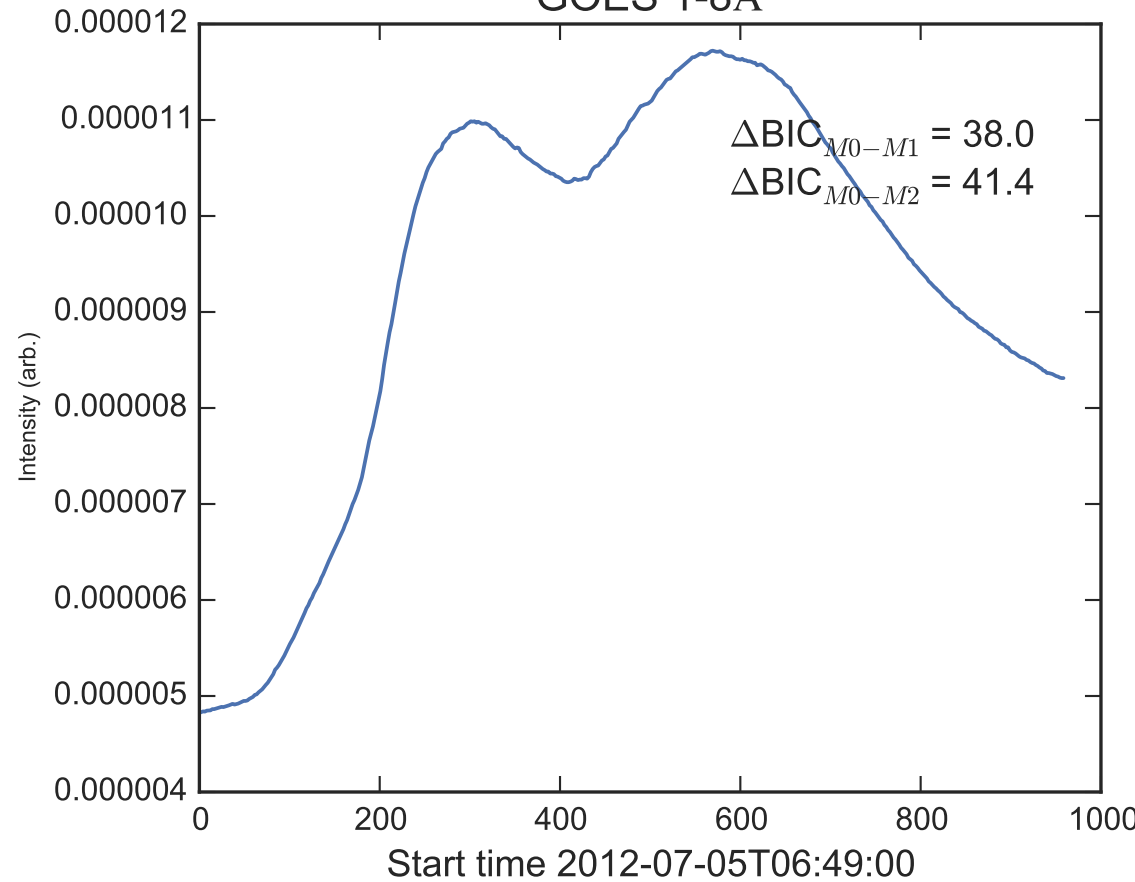

GOES 1-8Å

Power Spectral Density (PSD) - Model 0

Power Spectral Density (PSD) - Model 1

Power Spectral Density (PSD) - Model 2