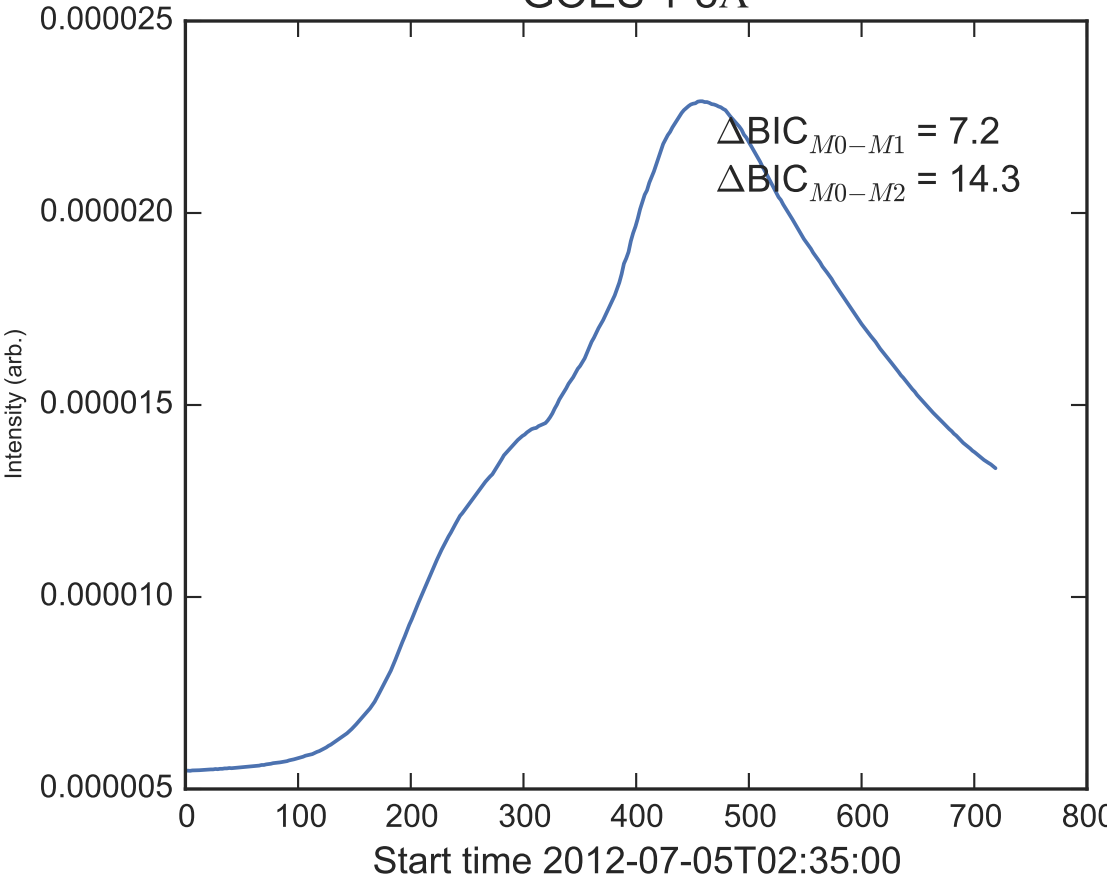

GOES 1-8Å

Power Spectral Density (PSD) - Model 0

Power Spectral Density (PSD) - Model 1

Power Spectral Density (PSD) - Model 2