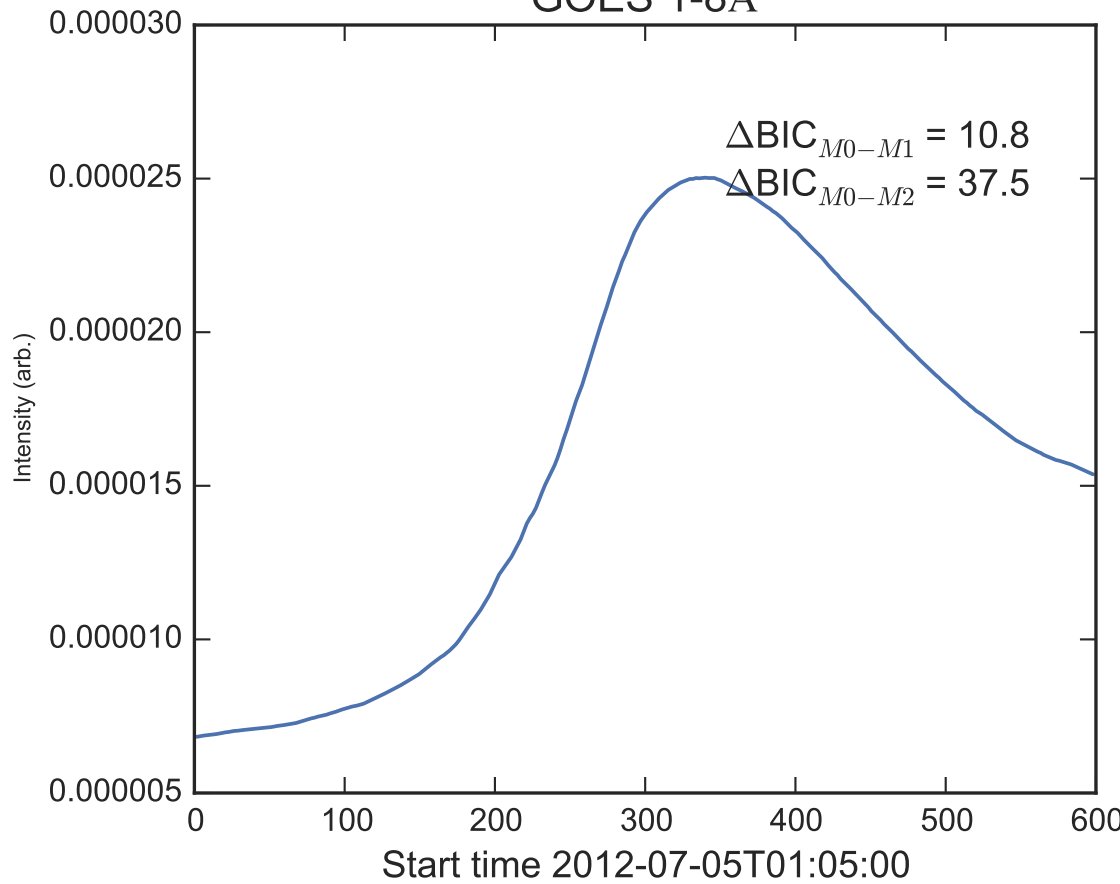

GOES 1-8Å

Power Spectral Density (PSD) - Model 0

Power Spectral Density (PSD) - Model 1

Power Spectral Density (PSD) - Model 2