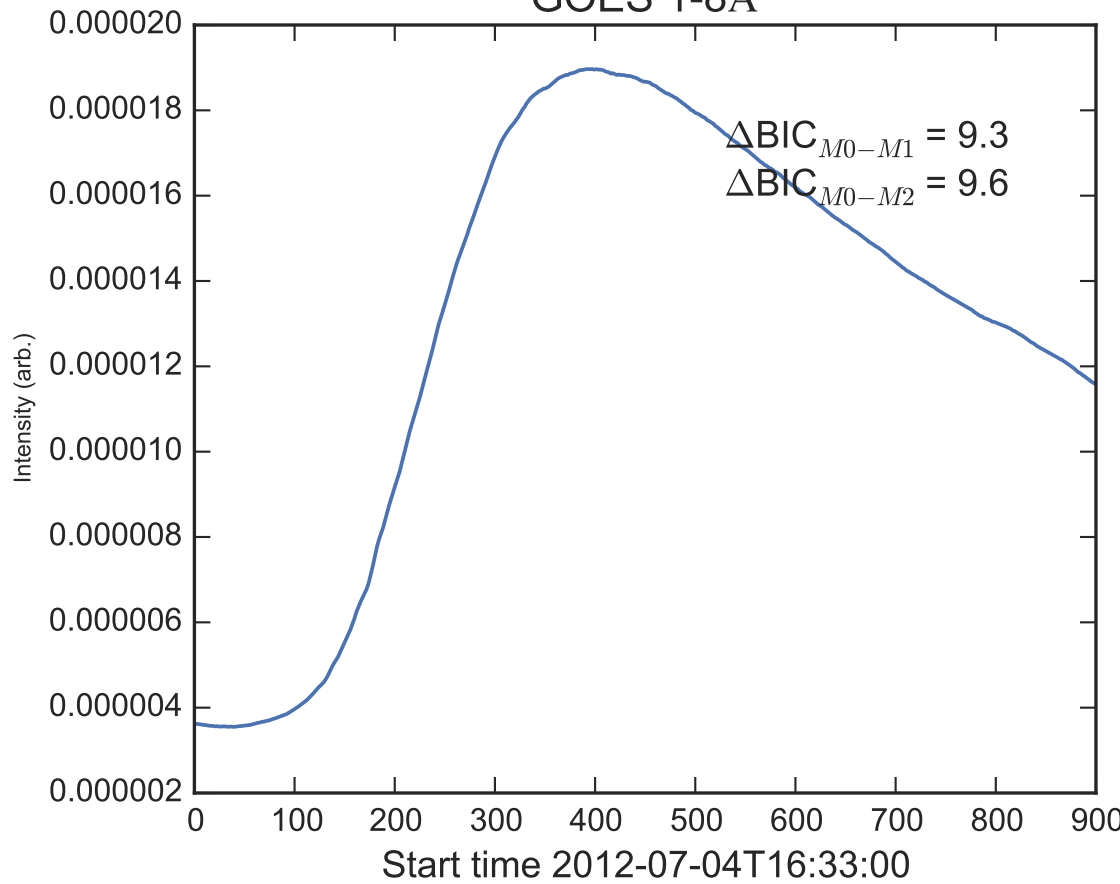

GOES 1-8Å

Power Spectral Density (PSD) - Model 0

Power Spectral Density (PSD) - Model 1

Power Spectral Density (PSD) - Model 2