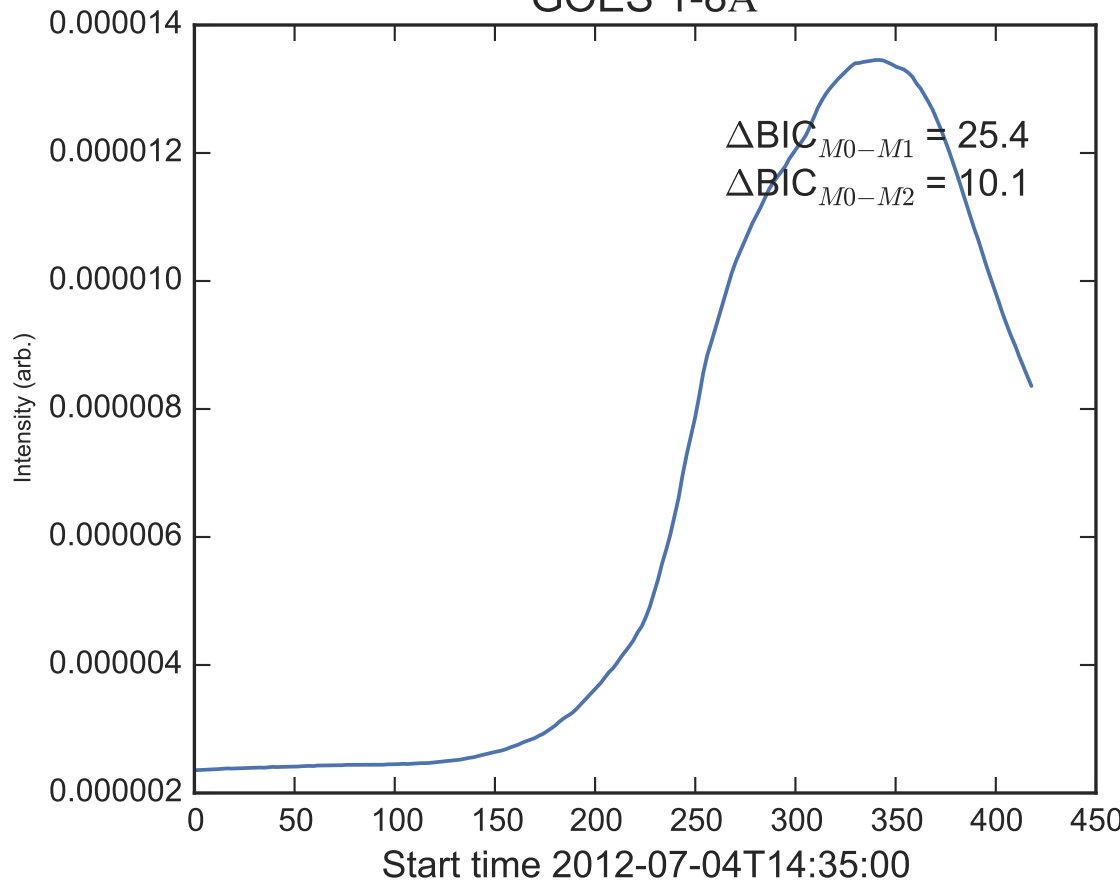

GOES 1-8Å

Power Spectral Density (PSD) - Model 0

Power Spectral Density (PSD) - Model 1

Power Spectral Density (PSD) - Model 2