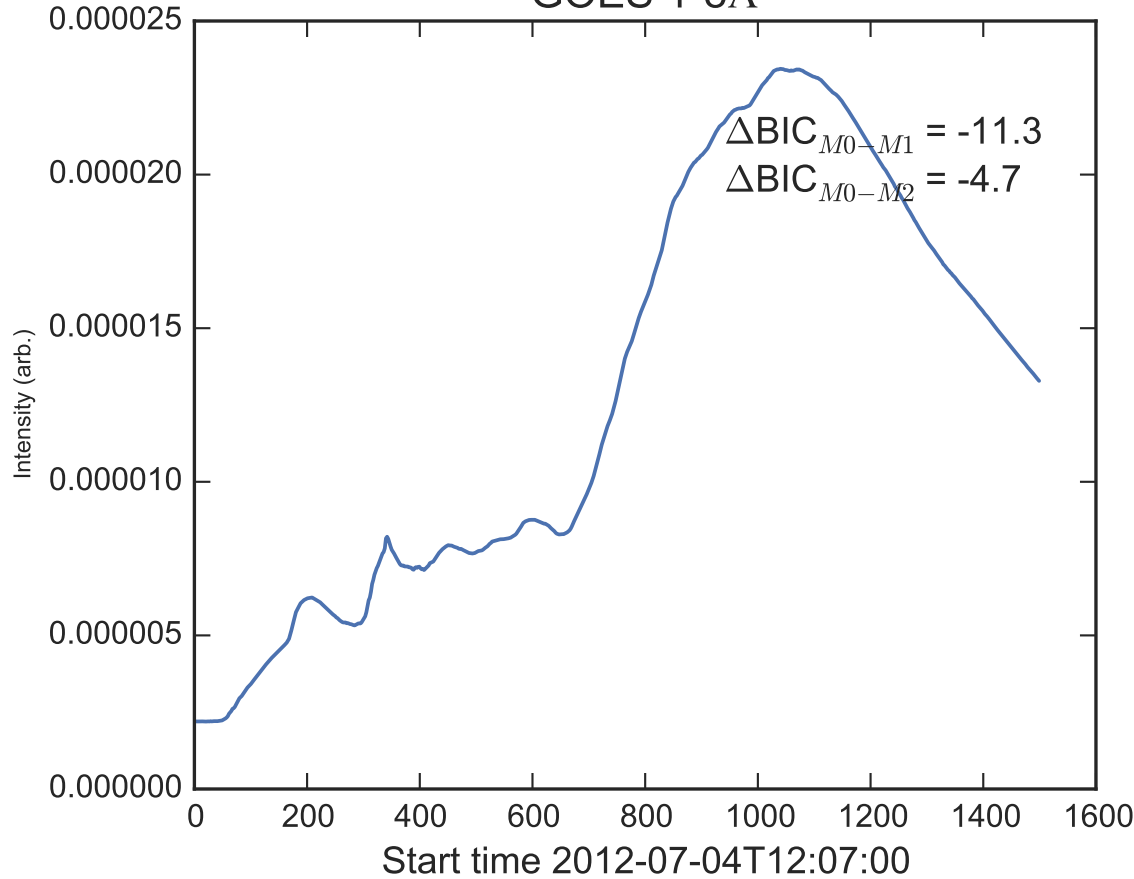

GOES 1-8Å

Power Spectral Density (PSD) - Model 0

Power Spectral Density (PSD) - Model 1

Power Spectral Density (PSD) - Model 2