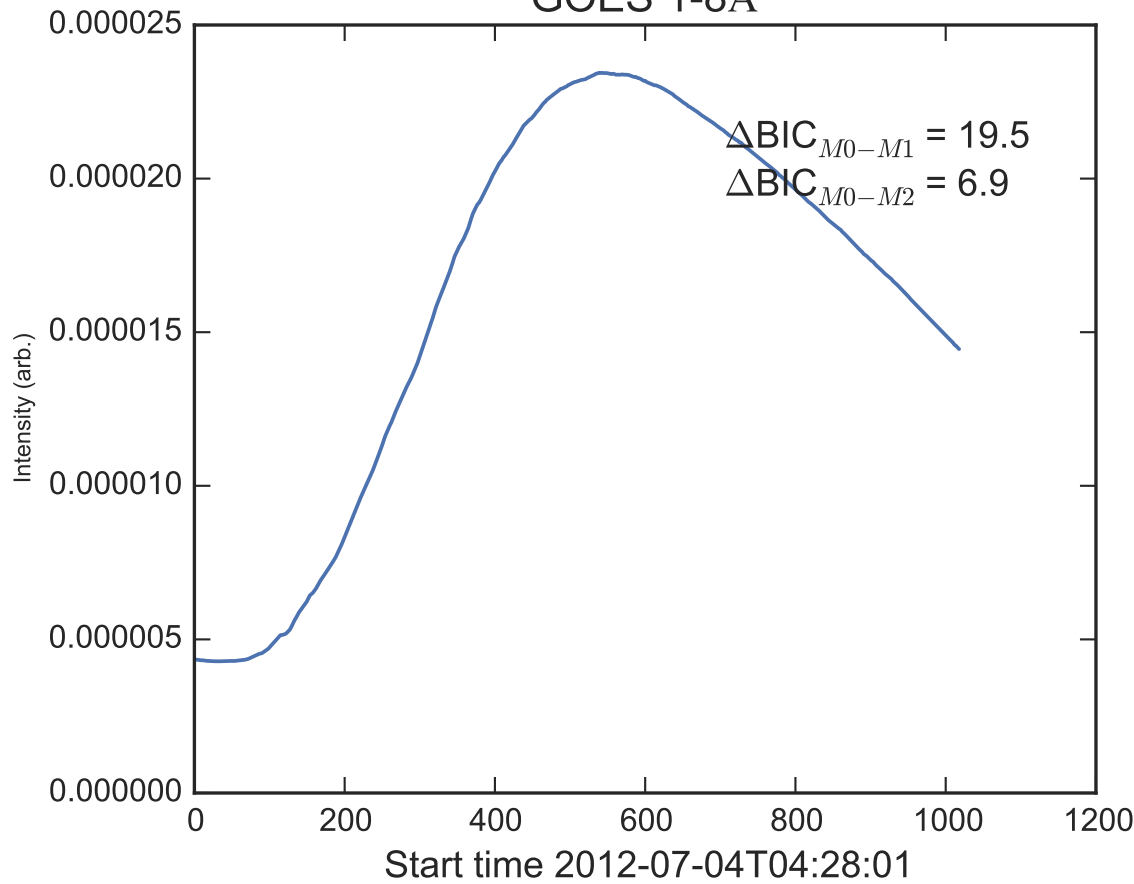

GOES 1-8Å

Power Spectral Density (PSD) - Model 0

Power Spectral Density (PSD) - Model 1

Power Spectral Density (PSD) - Model 2