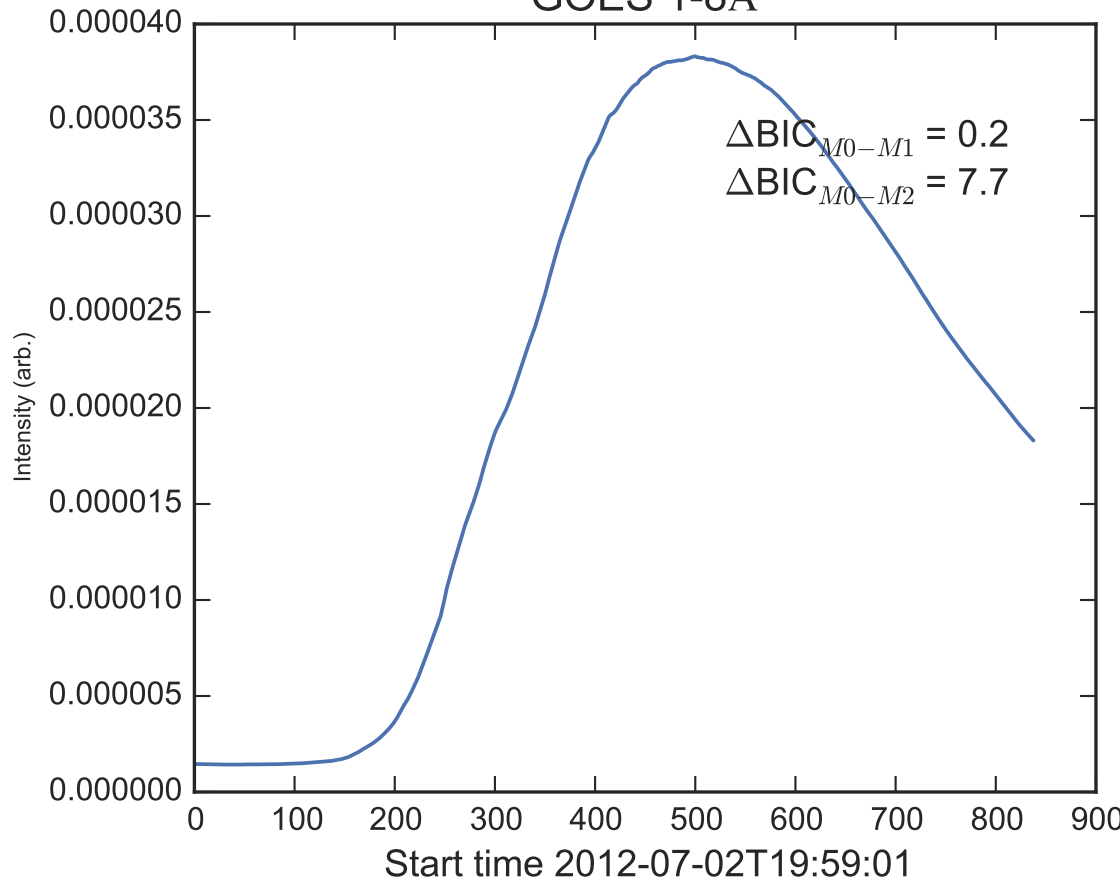

GOES 1-8Å

Power Spectral Density (PSD) - Model 0

Power Spectral Density (PSD) - Model 1

Power Spectral Density (PSD) - Model 2