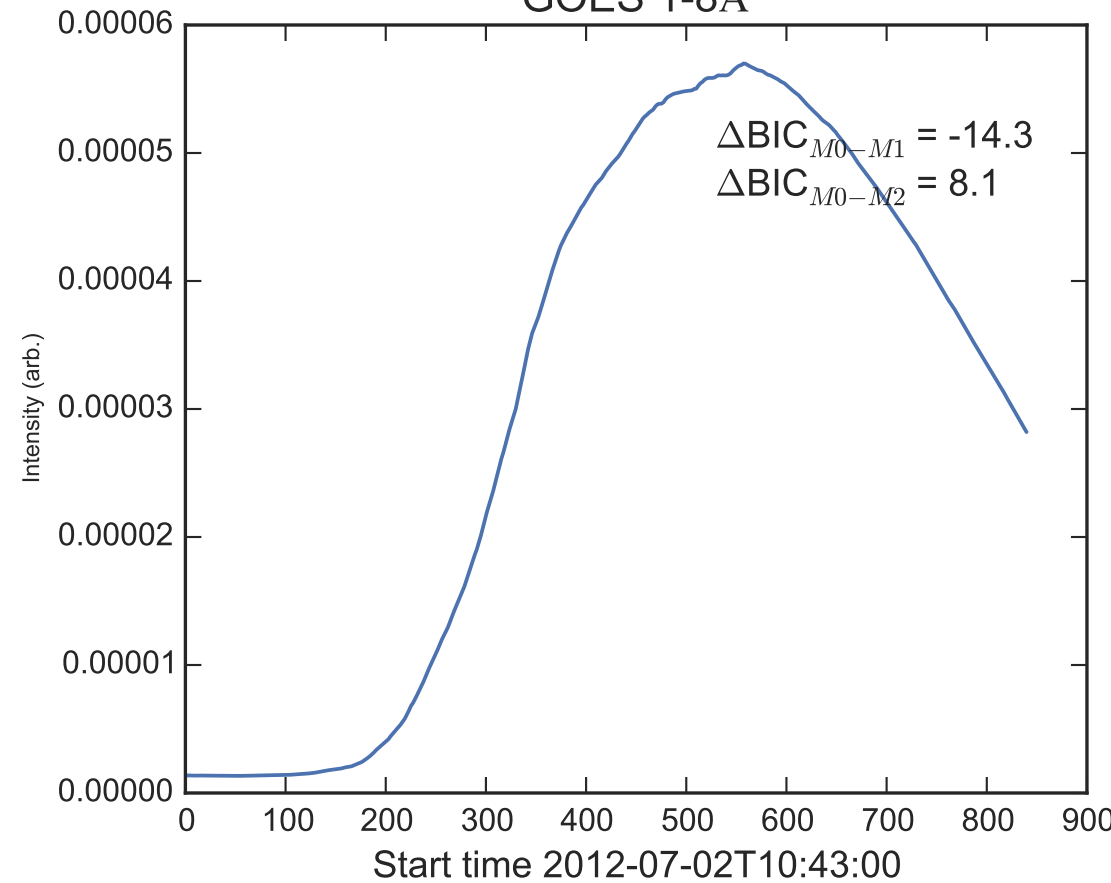

GOES 1-8Å

Power Spectral Density (PSD) - Model 0

Power Spectral Density (PSD) - Model 1

Power Spectral Density (PSD) - Model 2