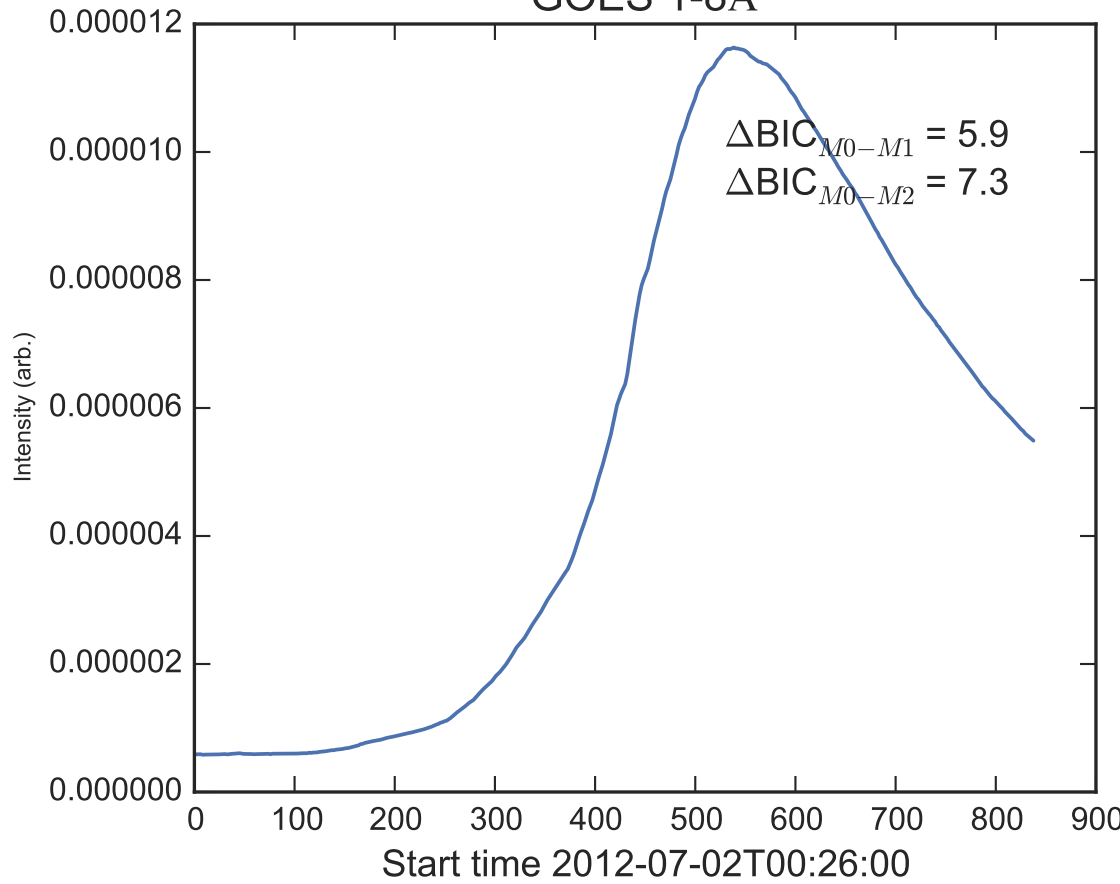

GOES 1-8Å

Power Spectral Density (PSD) - Model 0

Power Spectral Density (PSD) - Model 1

Power Spectral Density (PSD) - Model 2