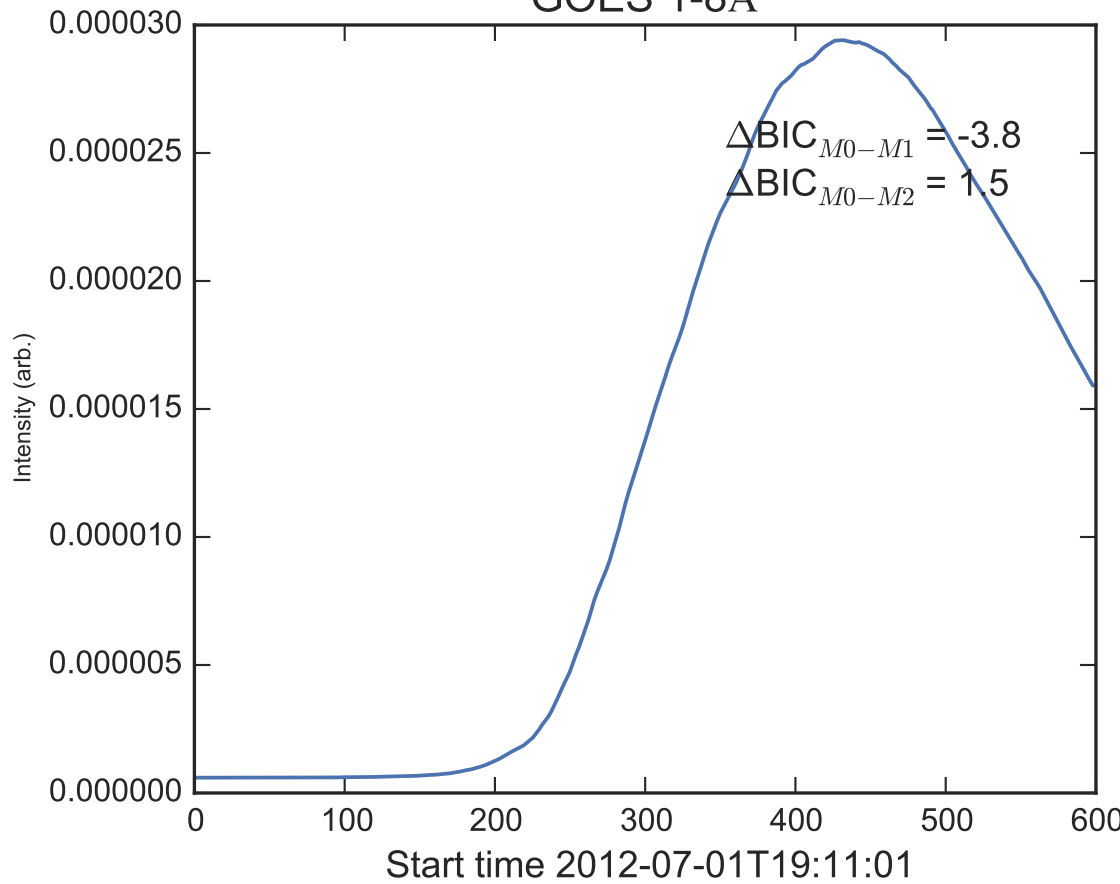

GOES 1-8Å

Power Spectral Density (PSD) - Model 0

Power Spectral Density (PSD) - Model 1

Power Spectral Density (PSD) - Model 2