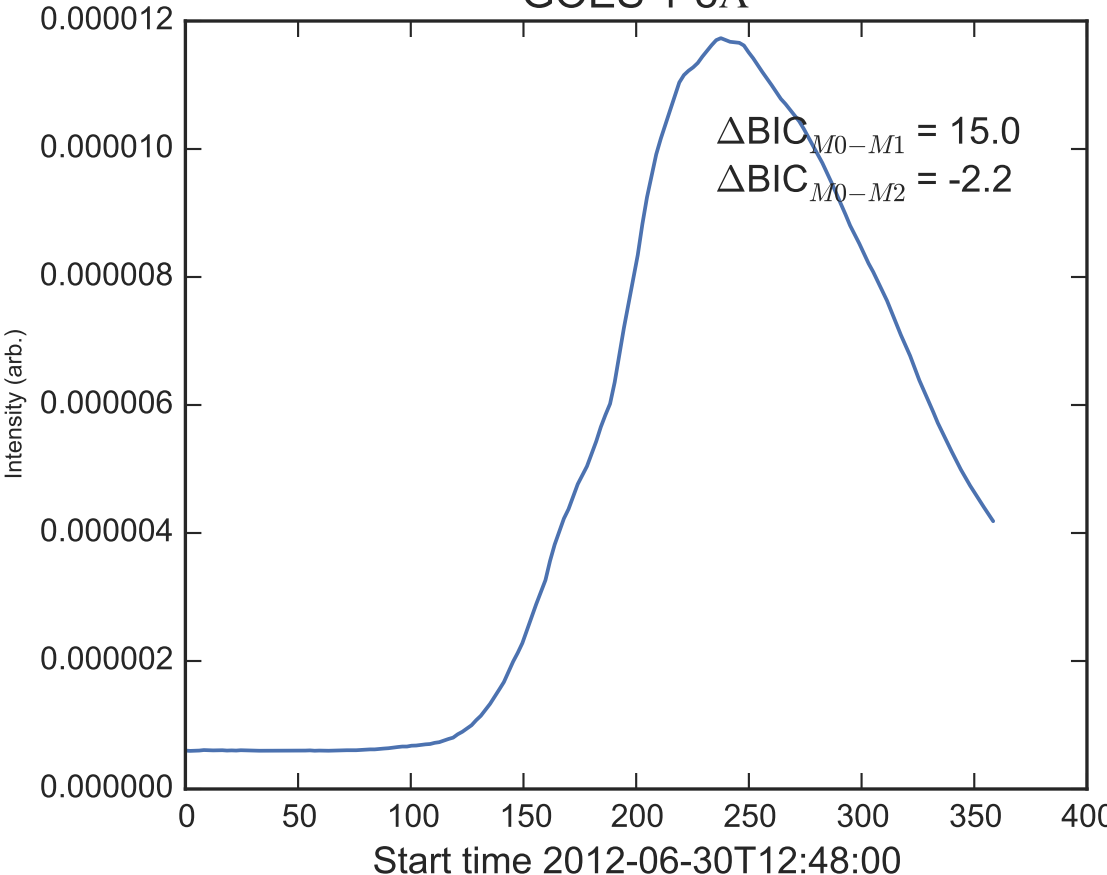

GOES 1-8Å

Power Spectral Density (PSD) - Model 0

Power Spectral Density (PSD) - Model 1

Power Spectral Density (PSD) - Model 2