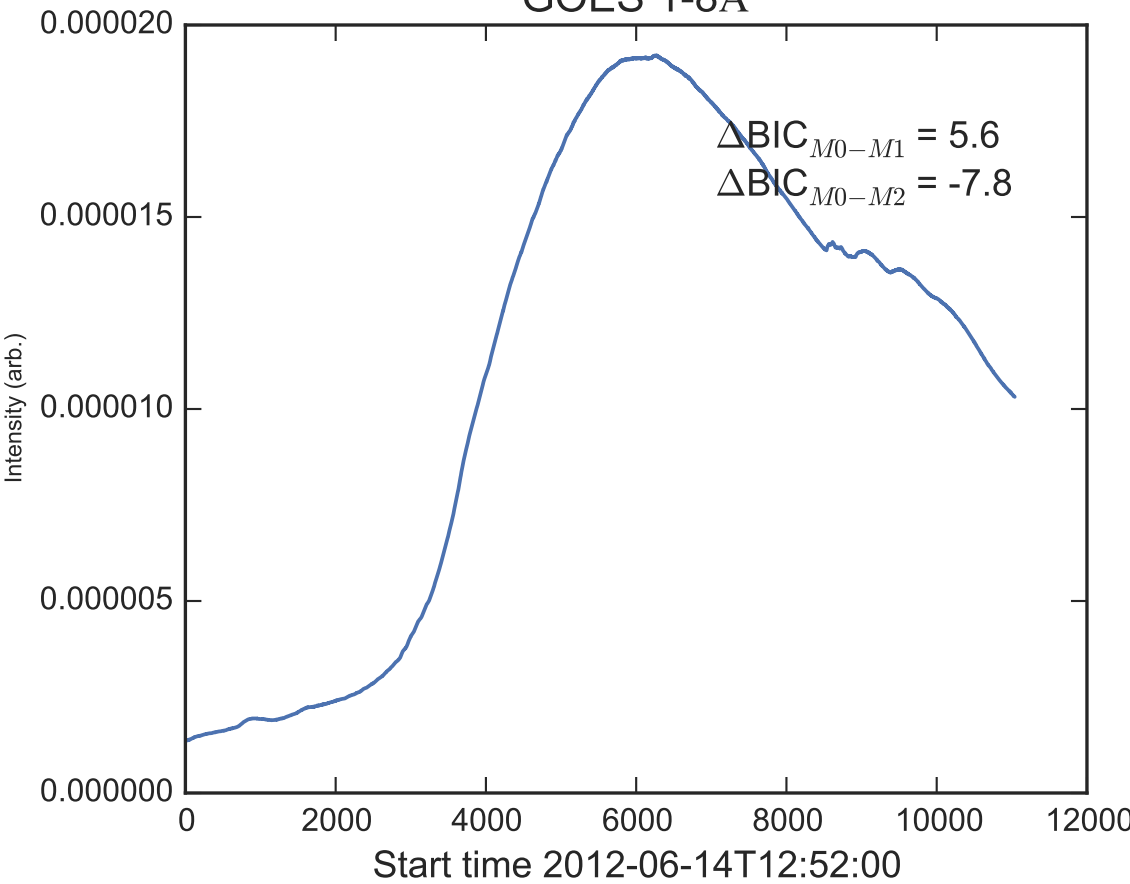

GOES 1-8Å

Power Spectral Density (PSD) - Model 0

Power Spectral Density (PSD) - Model 1

Power Spectral Density (PSD) - Model 2