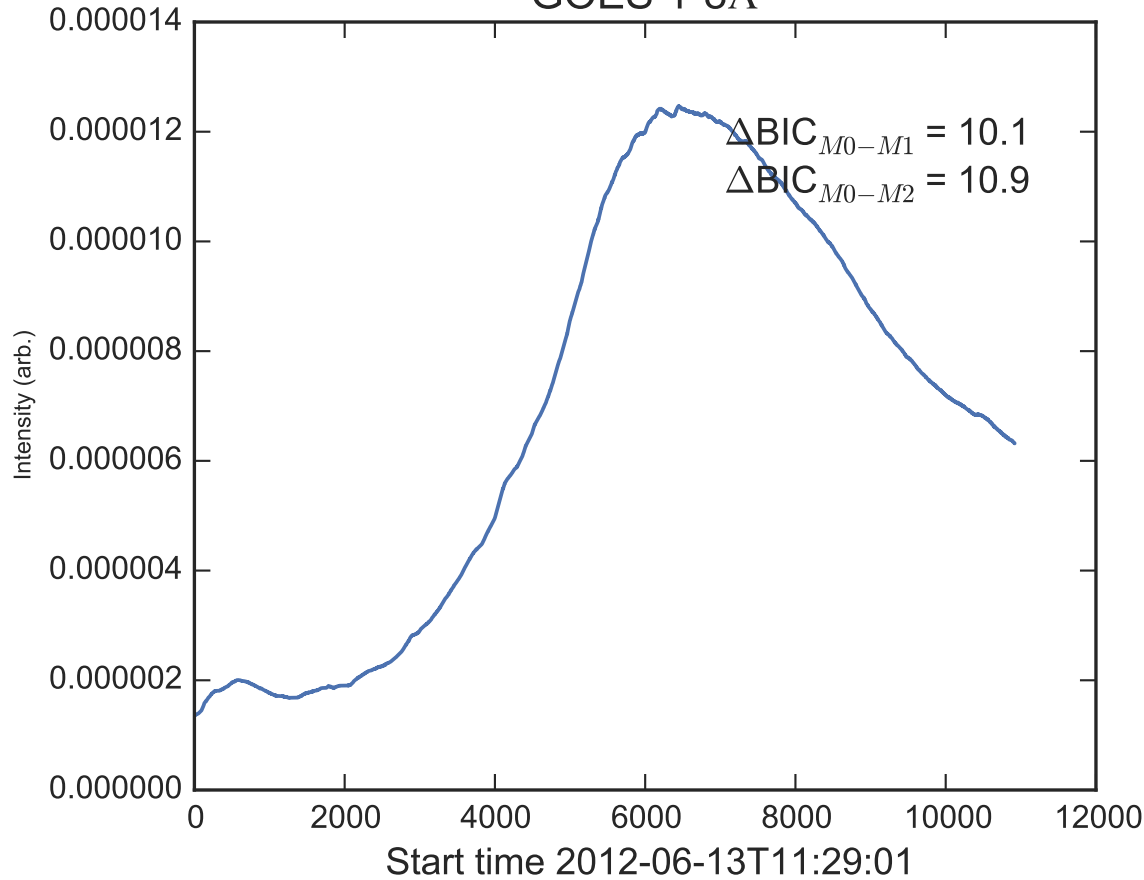

GOES 1-8Å

Power Spectral Density (PSD) - Model 0

Power Spectral Density (PSD) - Model 1

Power Spectral Density (PSD) - Model 2