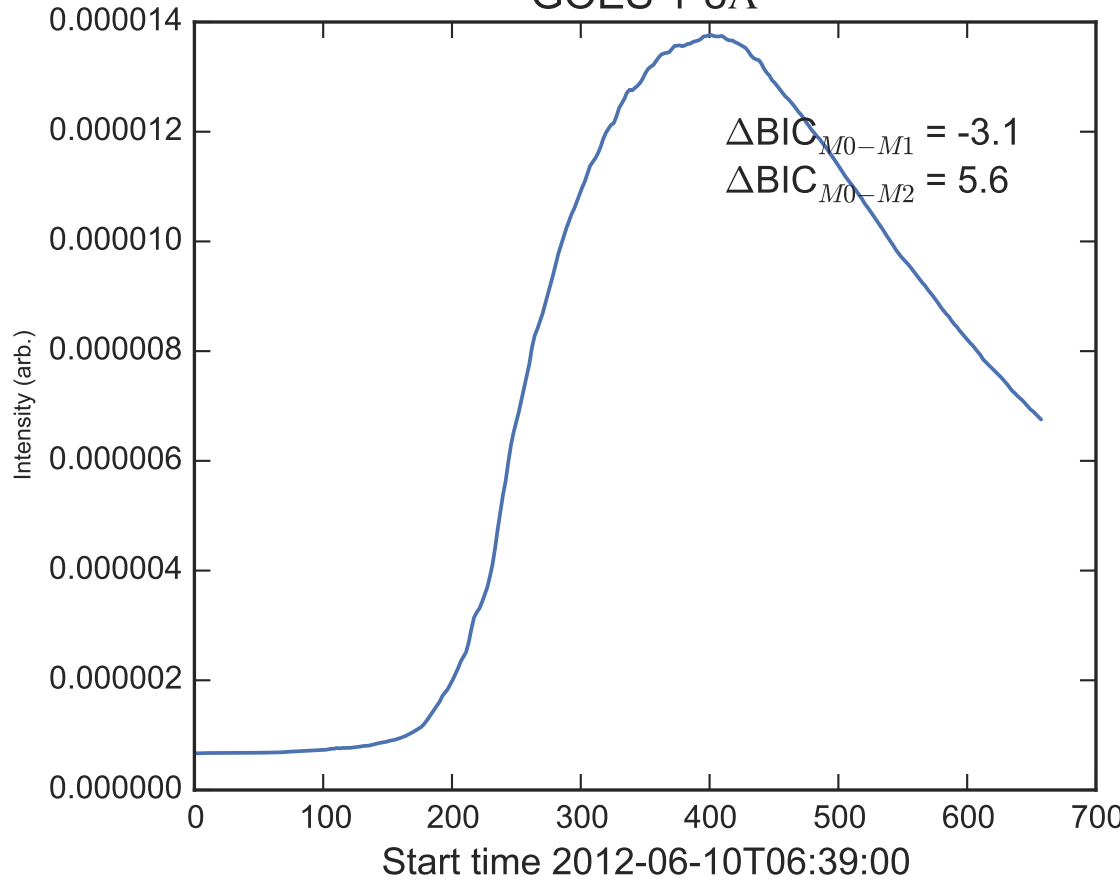

GOES 1-8Å

Power Spectral Density (PSD) - Model 0

Power Spectral Density (PSD) - Model 1

Power Spectral Density (PSD) - Model 2