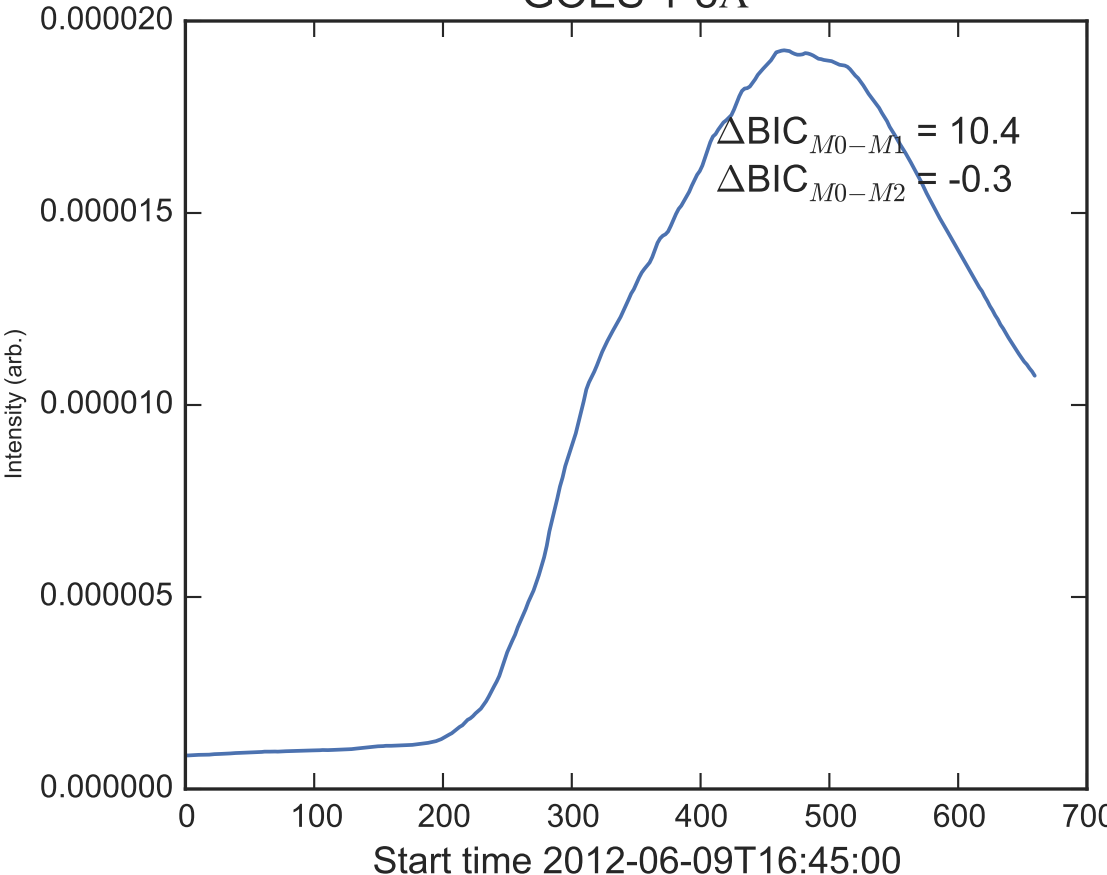

GOES 1-8Å

Power Spectral Density (PSD) - Model 0

Power Spectral Density (PSD) - Model 1

Power Spectral Density (PSD) - Model 2