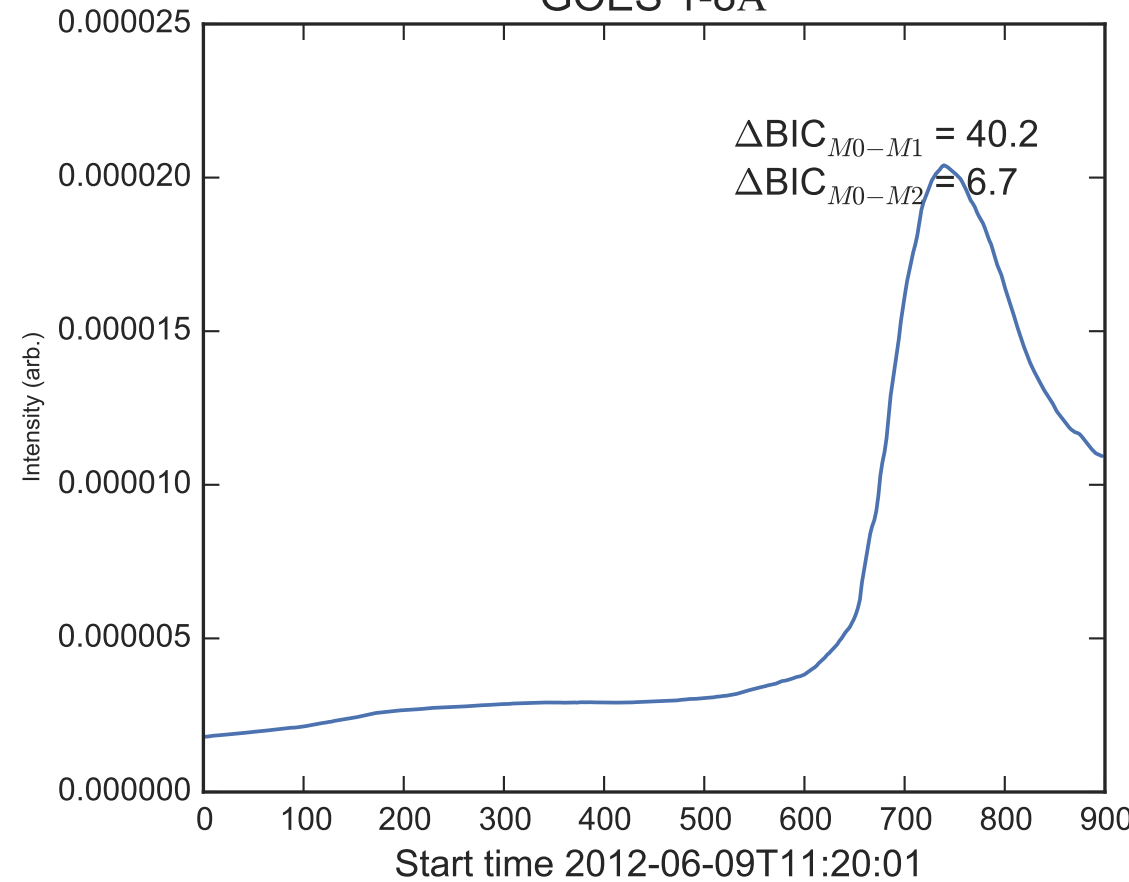

GOES 1-8Å

Power Spectral Density (PSD) - Model 0

Power Spectral Density (PSD) - Model 1

Power Spectral Density (PSD) - Model 2