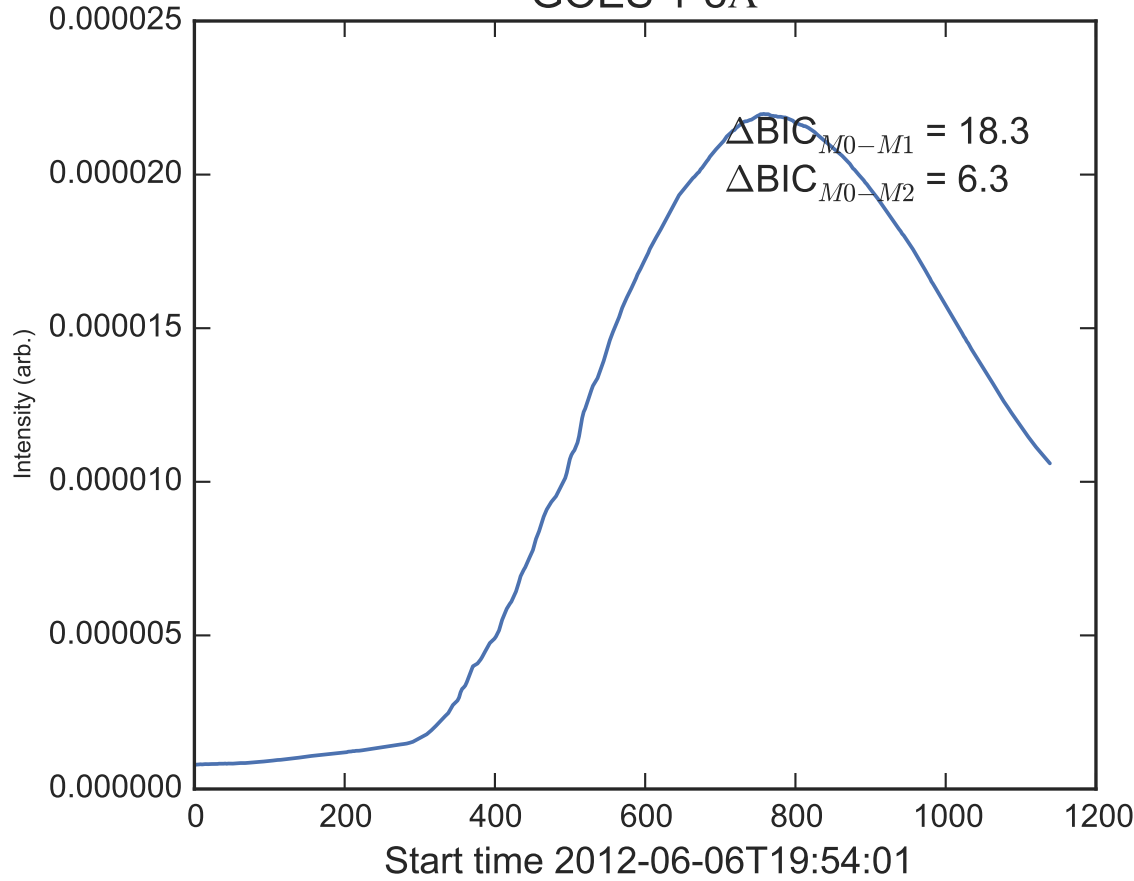

GOES 1-8Å

Power Spectral Density (PSD) - Model 0

Power Spectral Density (PSD) - Model 1

Power Spectral Density (PSD) - Model 2