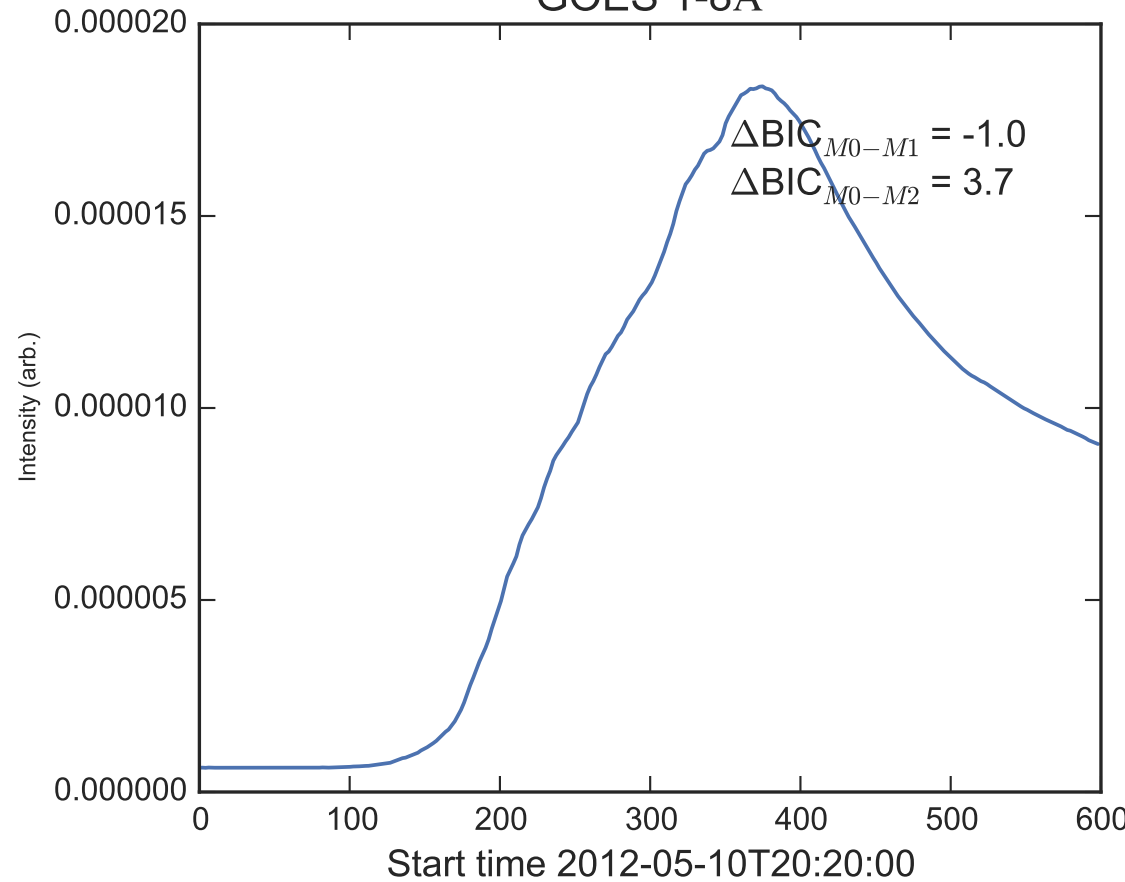

GOES 1-8Å

Power Spectral Density (PSD) - Model 0

Power Spectral Density (PSD) - Model 1

Power Spectral Density (PSD) - Model 2