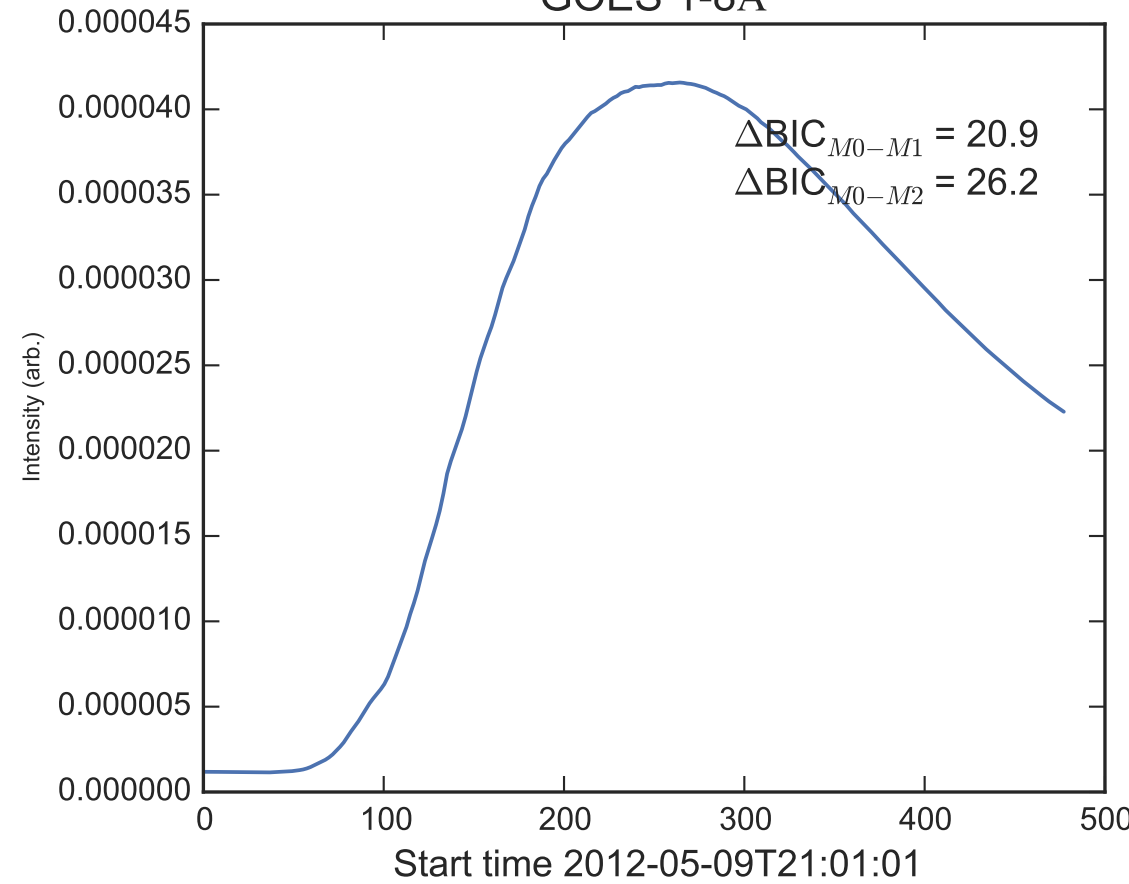

GOES 1-8Å

Power Spectral Density (PSD) - Model 0

Power Spectral Density (PSD) - Model 1

Power Spectral Density (PSD) - Model 2