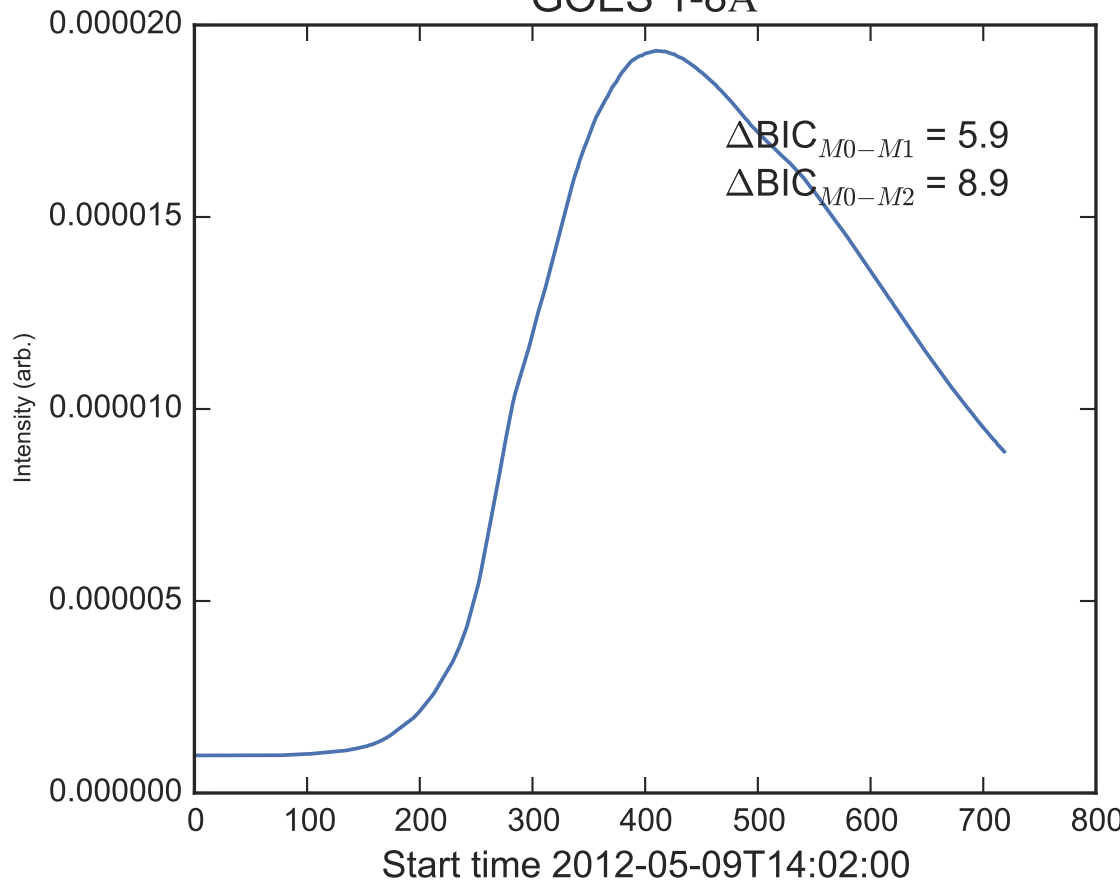

GOES 1-8Å

Power Spectral Density (PSD) - Model 0

Power Spectral Density (PSD) - Model 1

Power Spectral Density (PSD) - Model 2