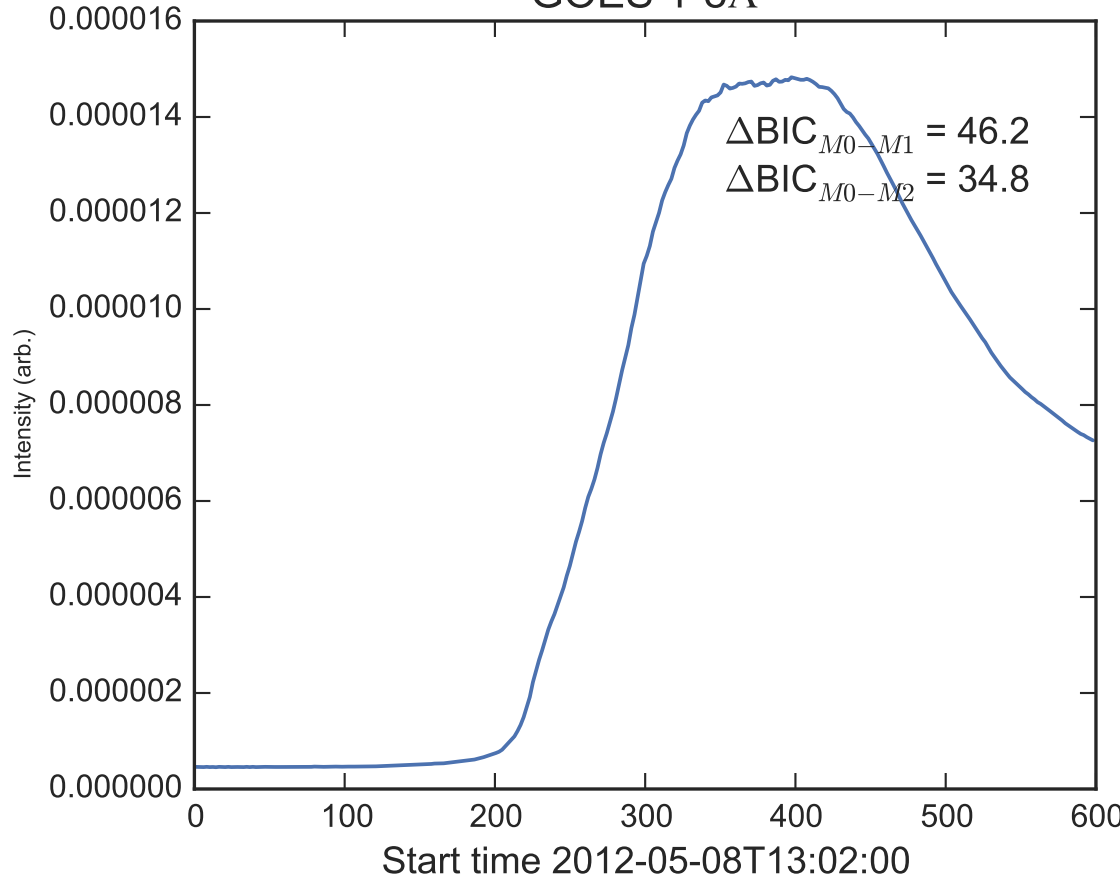

GOES 1-8Å

Power Spectral Density (PSD) - Model 0

Power Spectral Density (PSD) - Model 1

Power Spectral Density (PSD) - Model 2