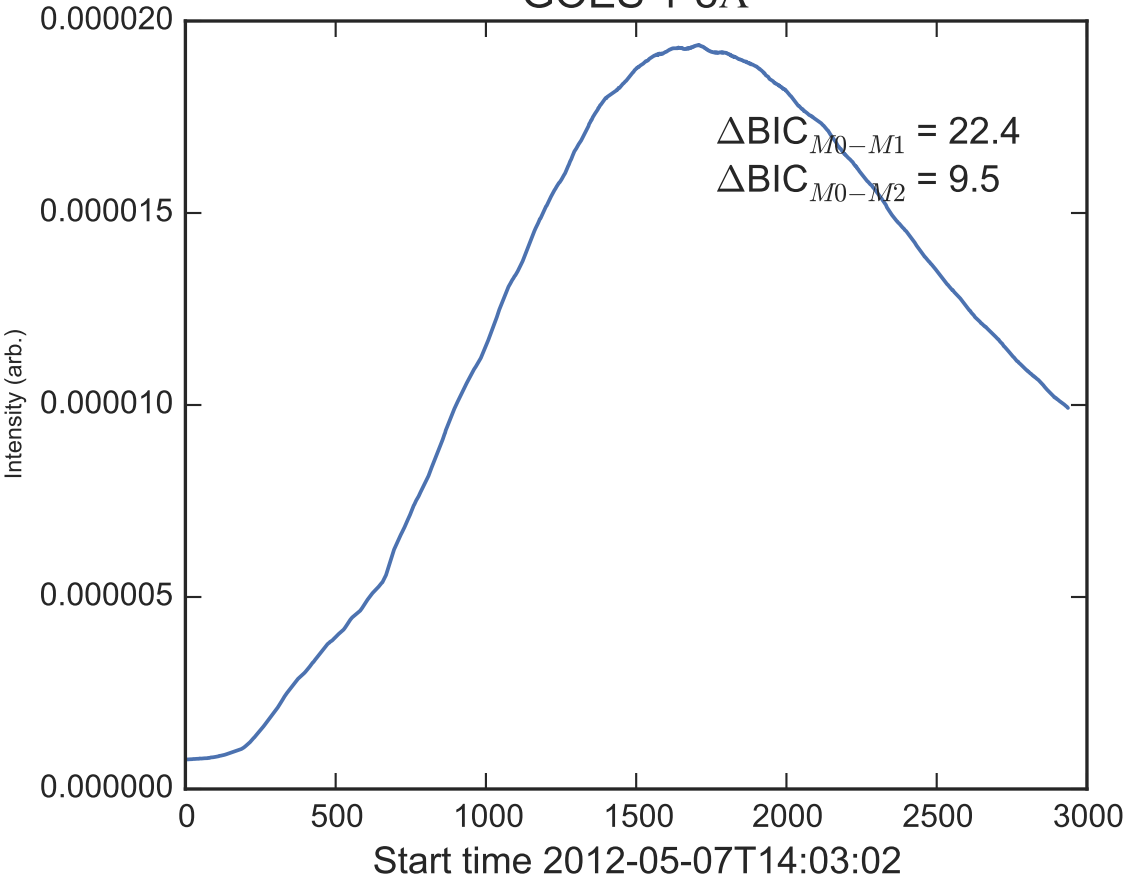

GOES 1-8Å

Power Spectral Density (PSD) - Model 0

Power Spectral Density (PSD) - Model 1

Power Spectral Density (PSD) - Model 2