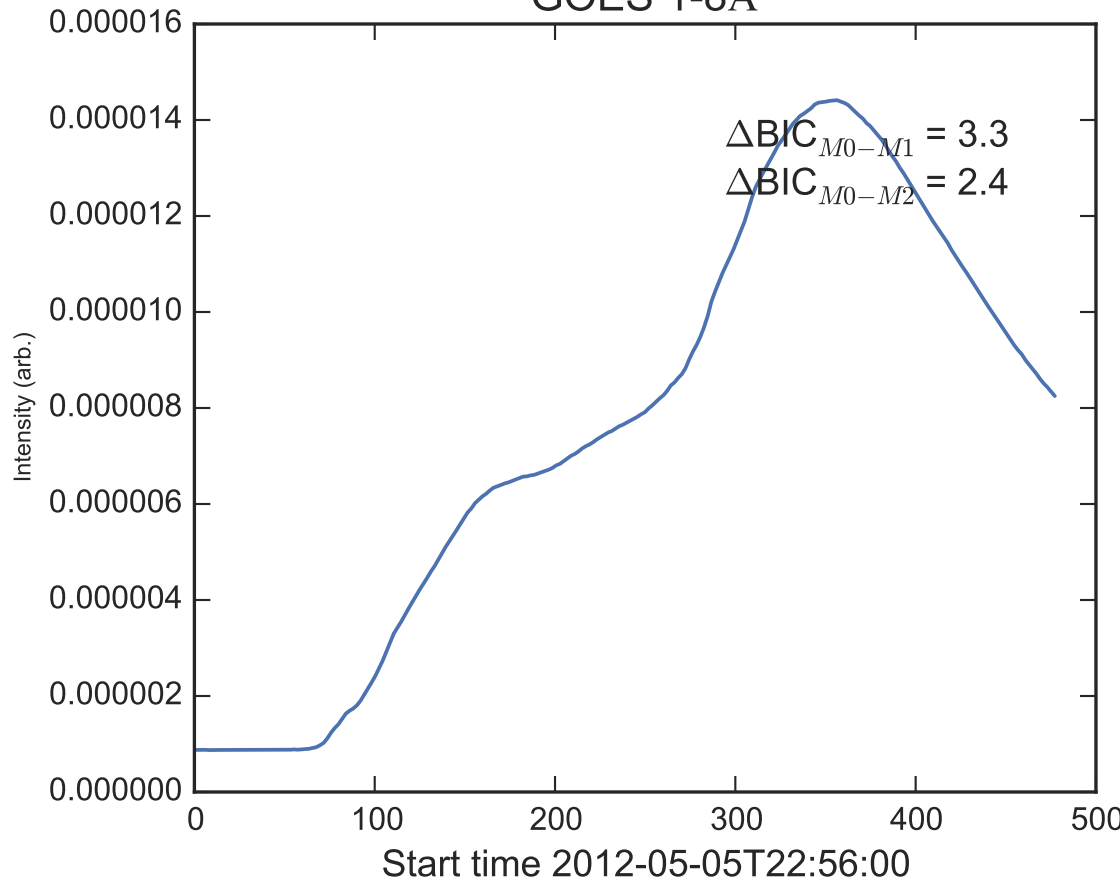

GOES 1-8Å

Power Spectral Density (PSD) - Model 0

Power Spectral Density (PSD) - Model 1

Power Spectral Density (PSD) - Model 2