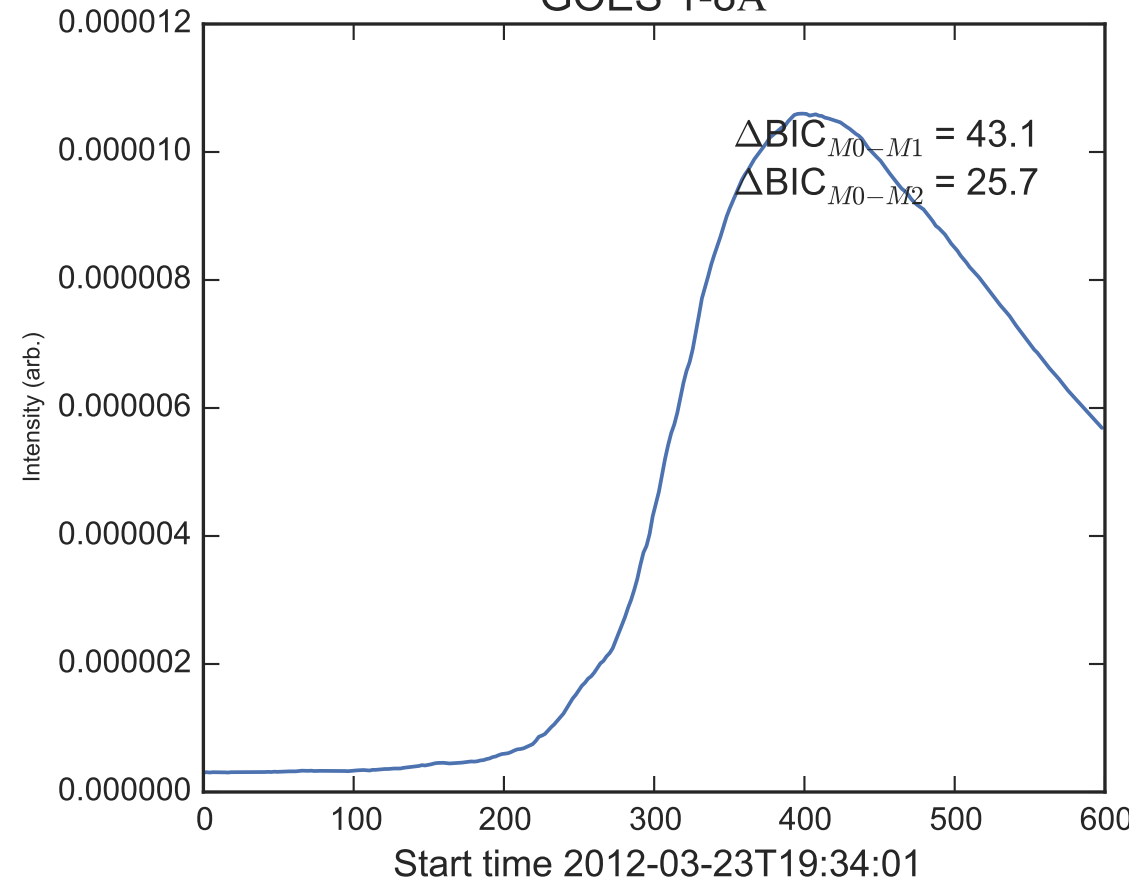

GOES 1-8Å

Power Spectral Density (PSD) - Model 0

Power Spectral Density (PSD) - Model 1

Power Spectral Density (PSD) - Model 2