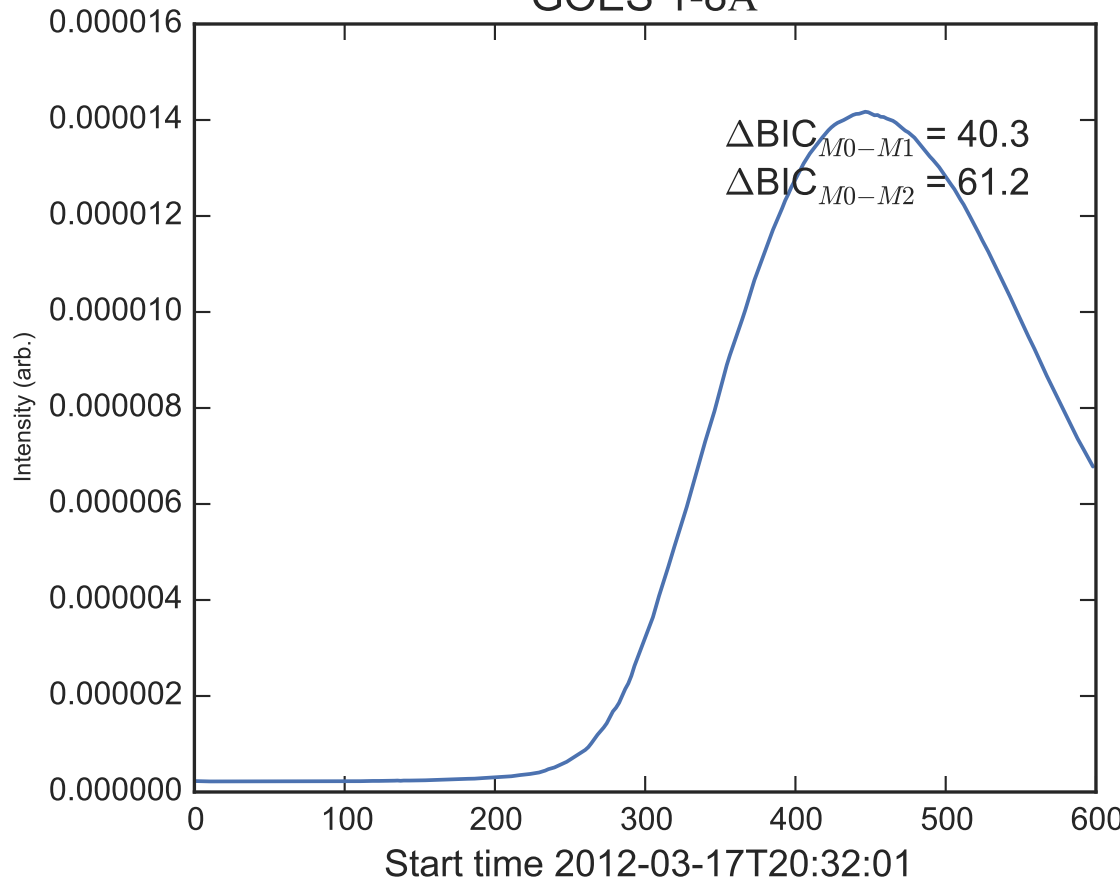

GOES 1-8Å

Power Spectral Density (PSD) - Model 0

Power Spectral Density (PSD) - Model 1

Power Spectral Density (PSD) - Model 2