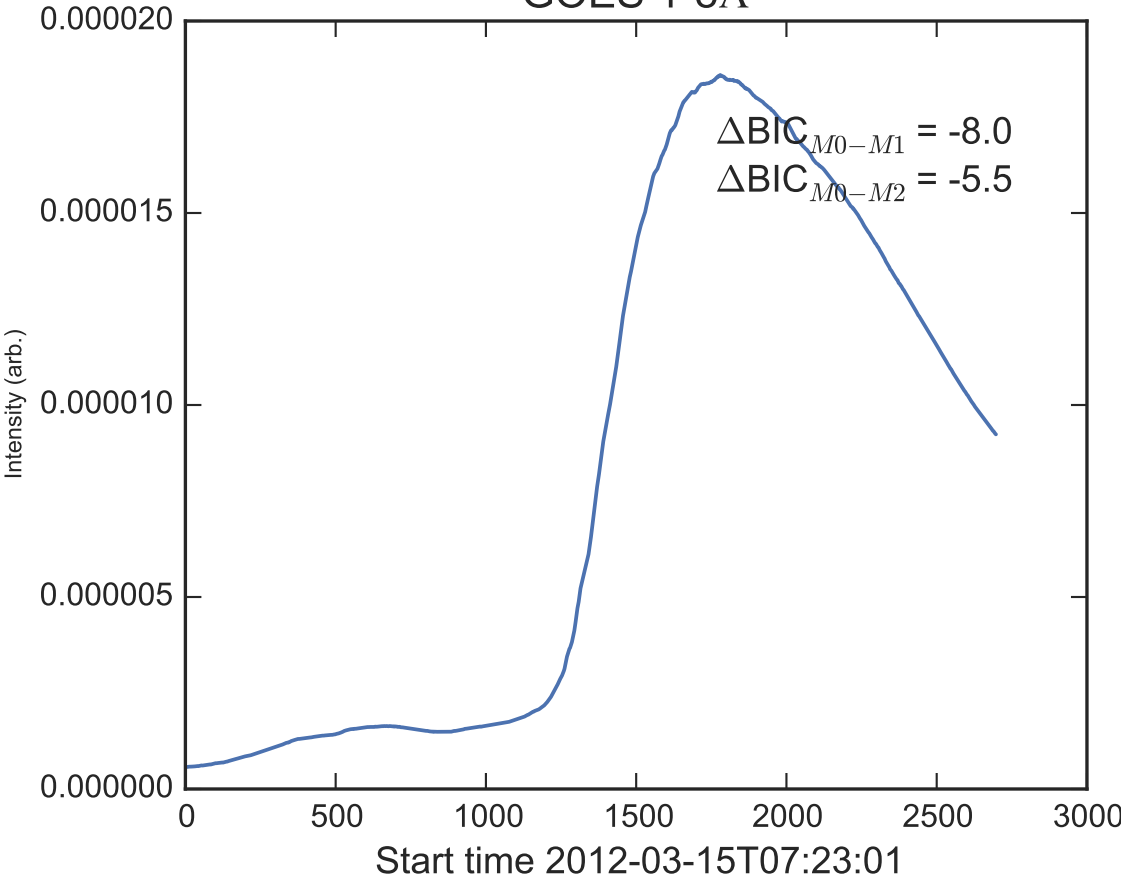

GOES 1-8Å

Power Spectral Density (PSD) - Model 0

Power Spectral Density (PSD) - Model 1

Power Spectral Density (PSD) - Model 2