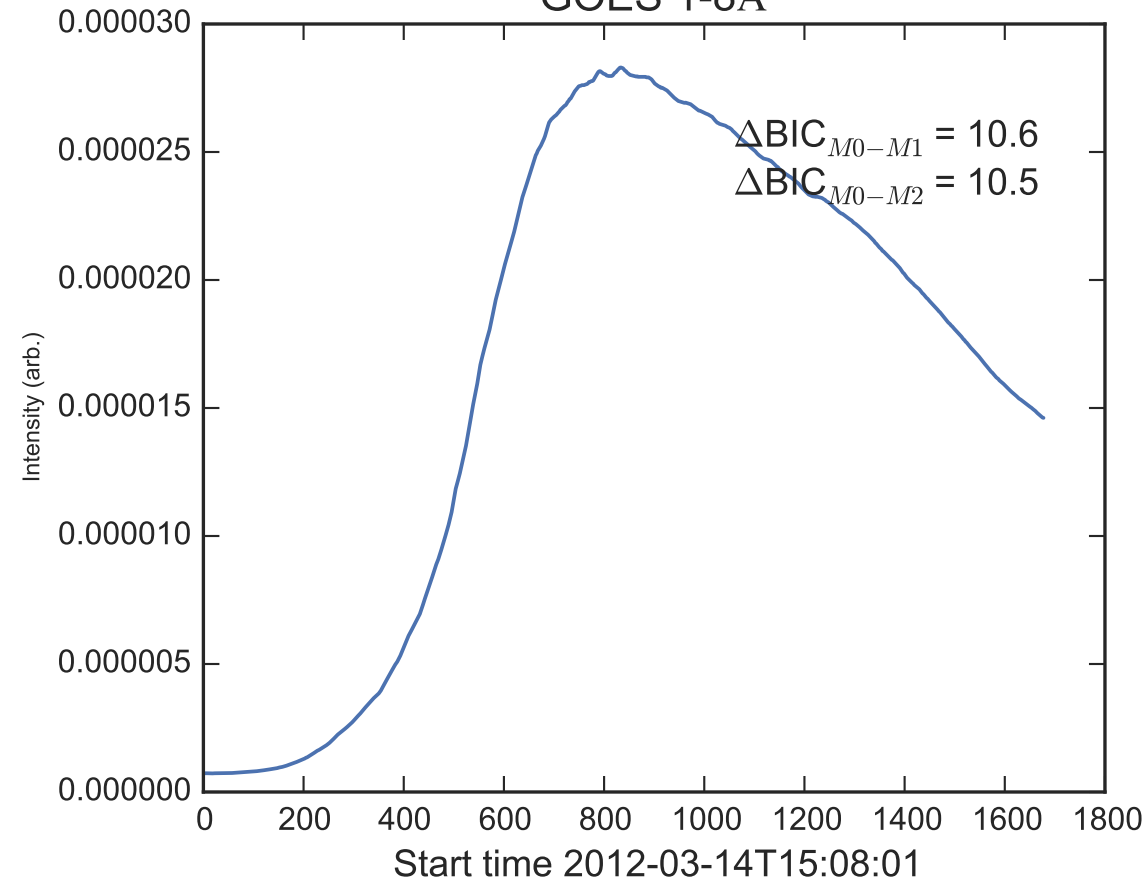

GOES 1-8Å

Power Spectral Density (PSD) - Model 0

Power Spectral Density (PSD) - Model 1

Power Spectral Density (PSD) - Model 2