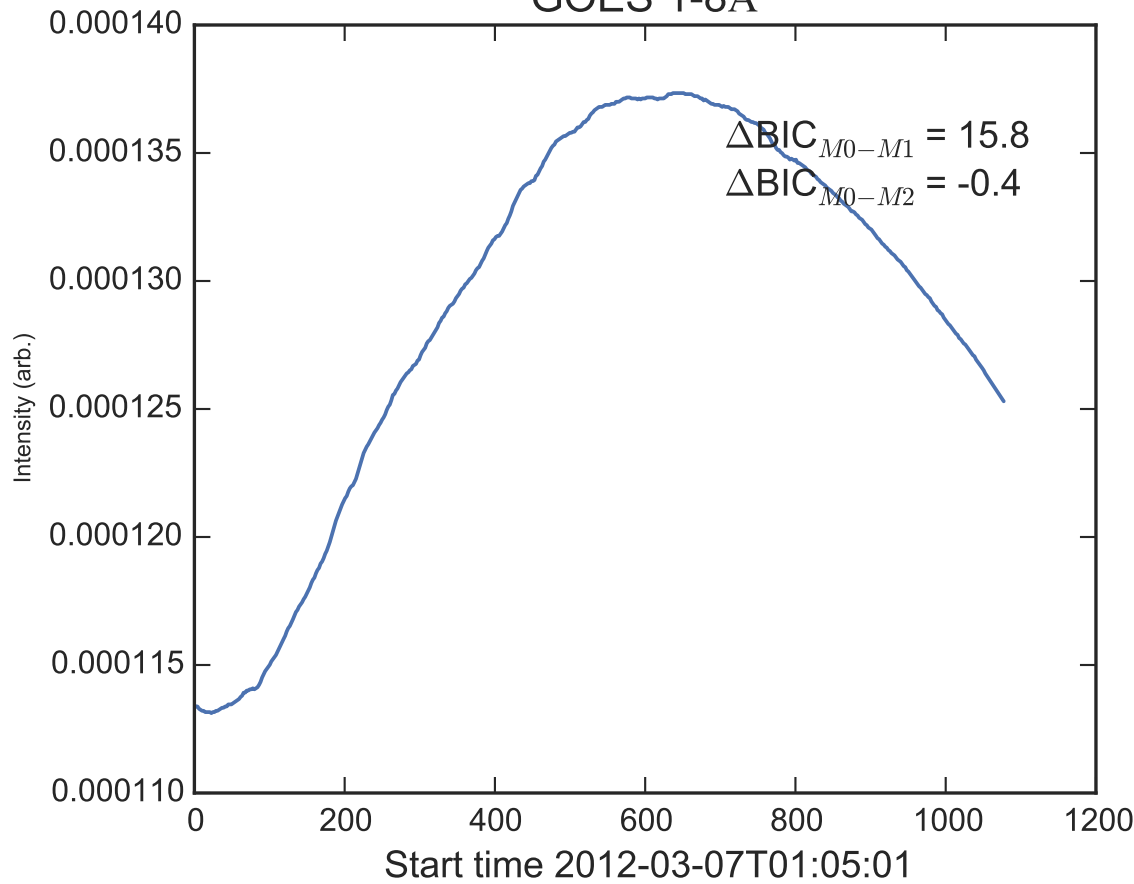

GOES 1-8Å

Power Spectral Density (PSD) - Model 0

Power Spectral Density (PSD) - Model 1

Power Spectral Density (PSD) - Model 2