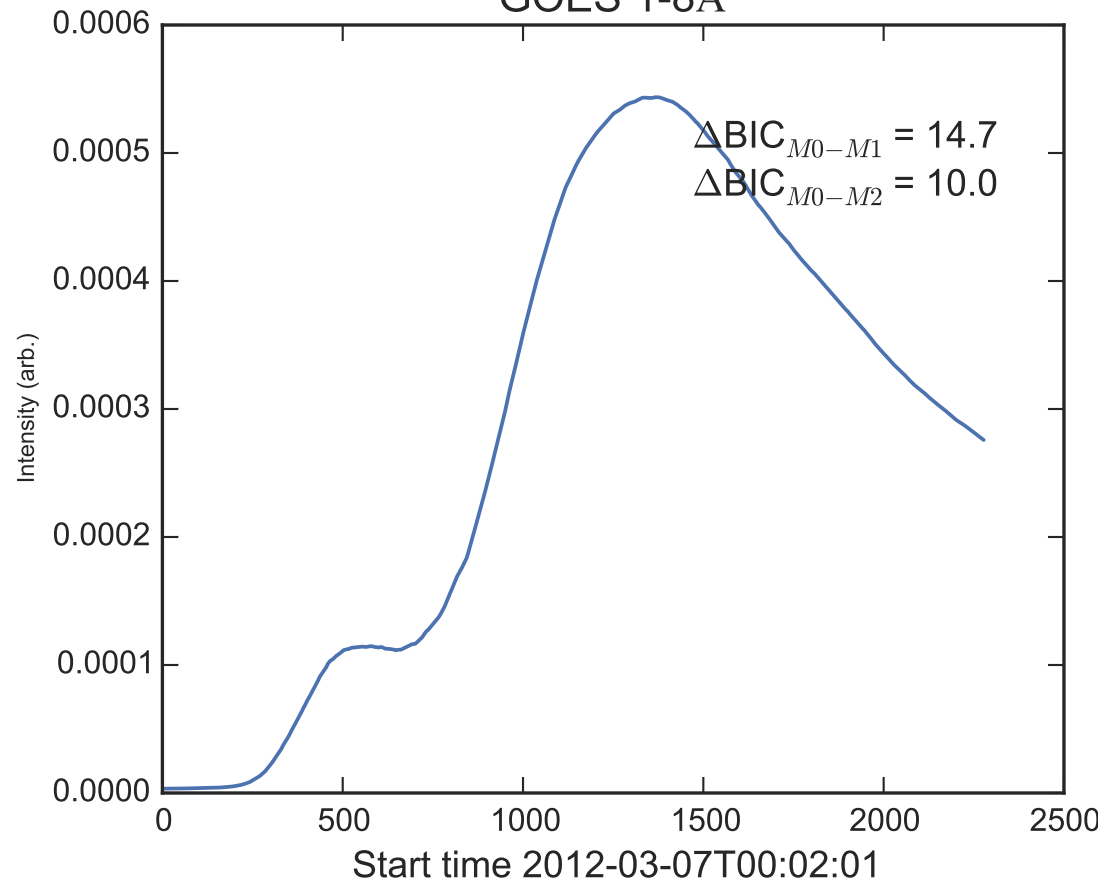

GOES 1-8Å

Power Spectral Density (PSD) - Model 0

Power Spectral Density (PSD) - Model 1

Power Spectral Density (PSD) - Model 2