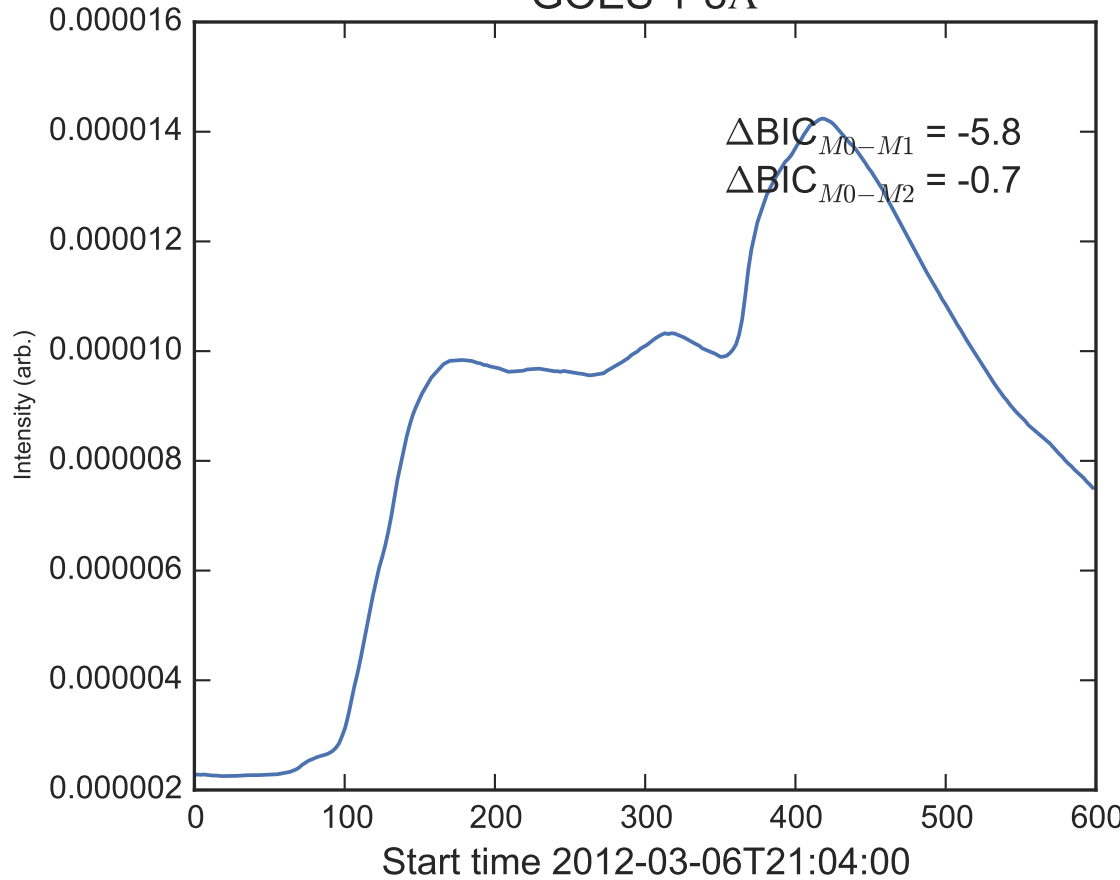

GOES 1-8Å

Power Spectral Density (PSD) - Model 0

Power Spectral Density (PSD) - Model 1

Power Spectral Density (PSD) - Model 2