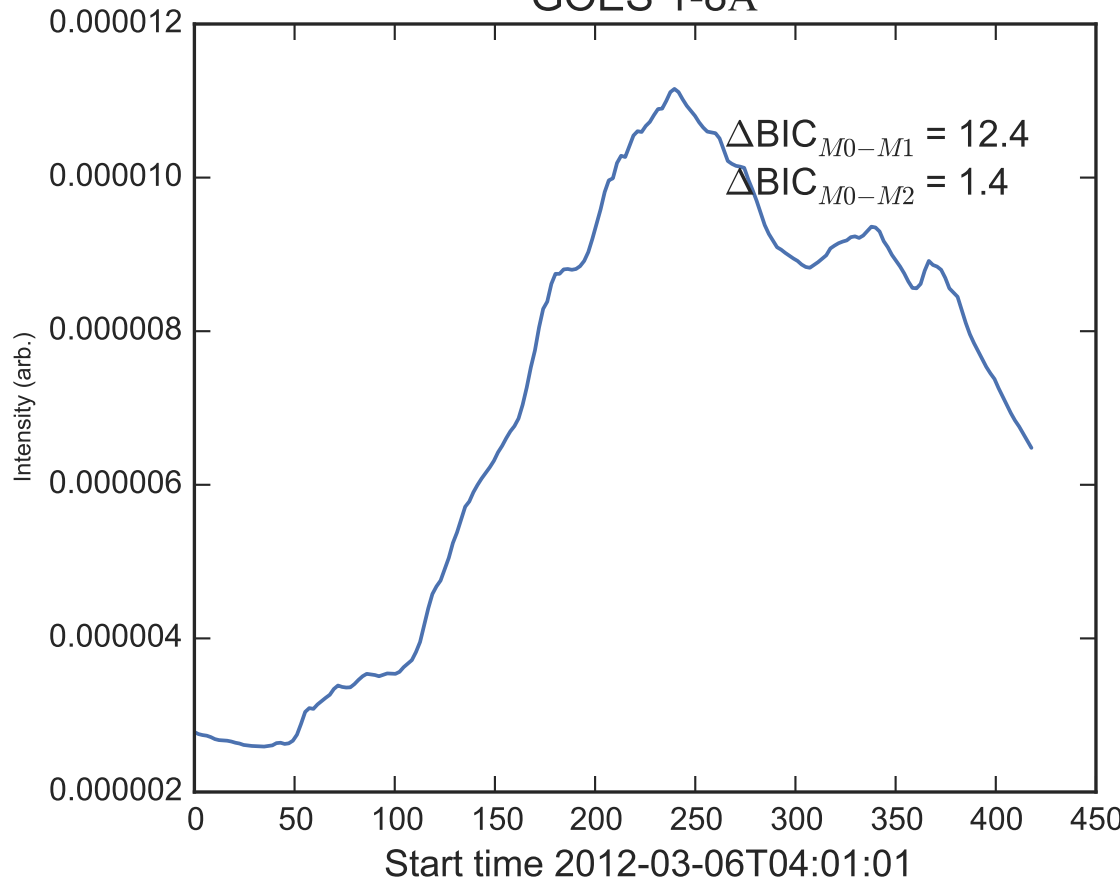

GOES 1-8Å

Power Spectral Density (PSD) - Model 0

Power Spectral Density (PSD) - Model 1

Power Spectral Density (PSD) - Model 2