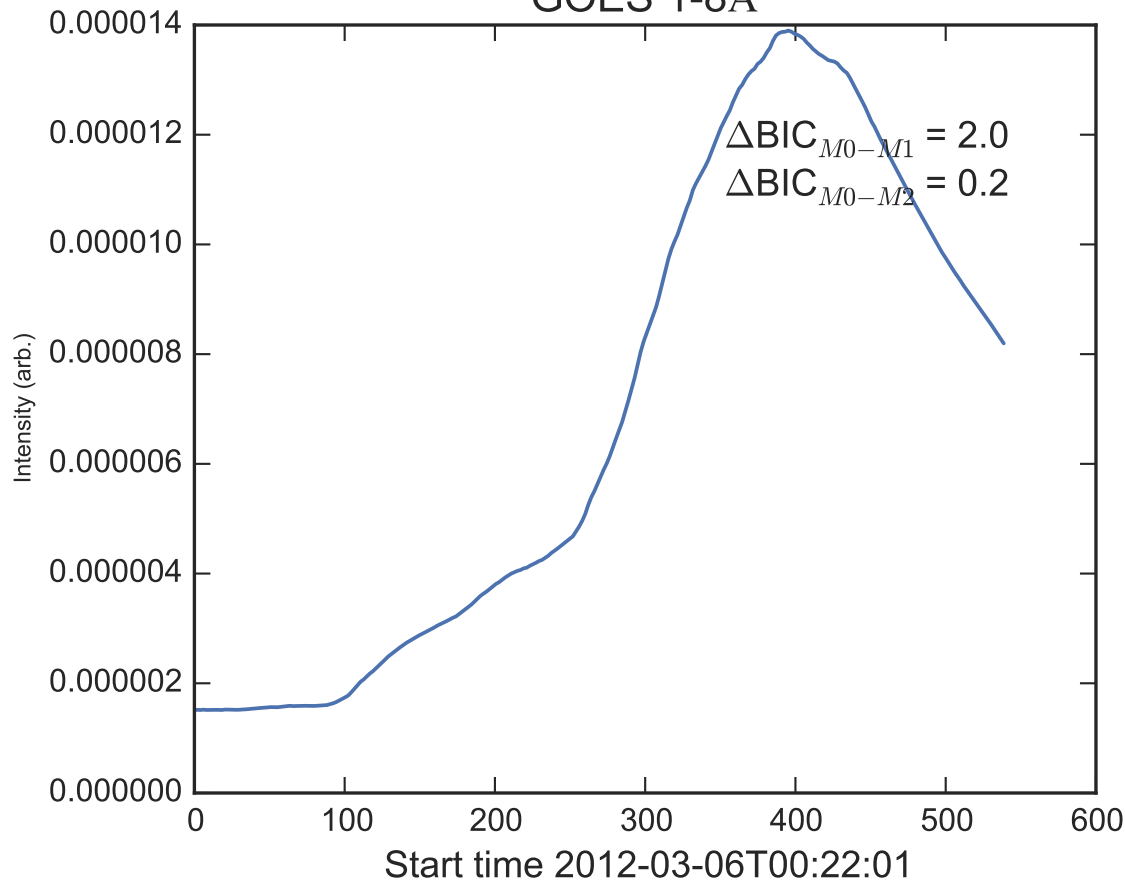

GOES 1-8Å

Power Spectral Density (PSD) - Model 0

Power Spectral Density (PSD) - Model 1

Power Spectral Density (PSD) - Model 2