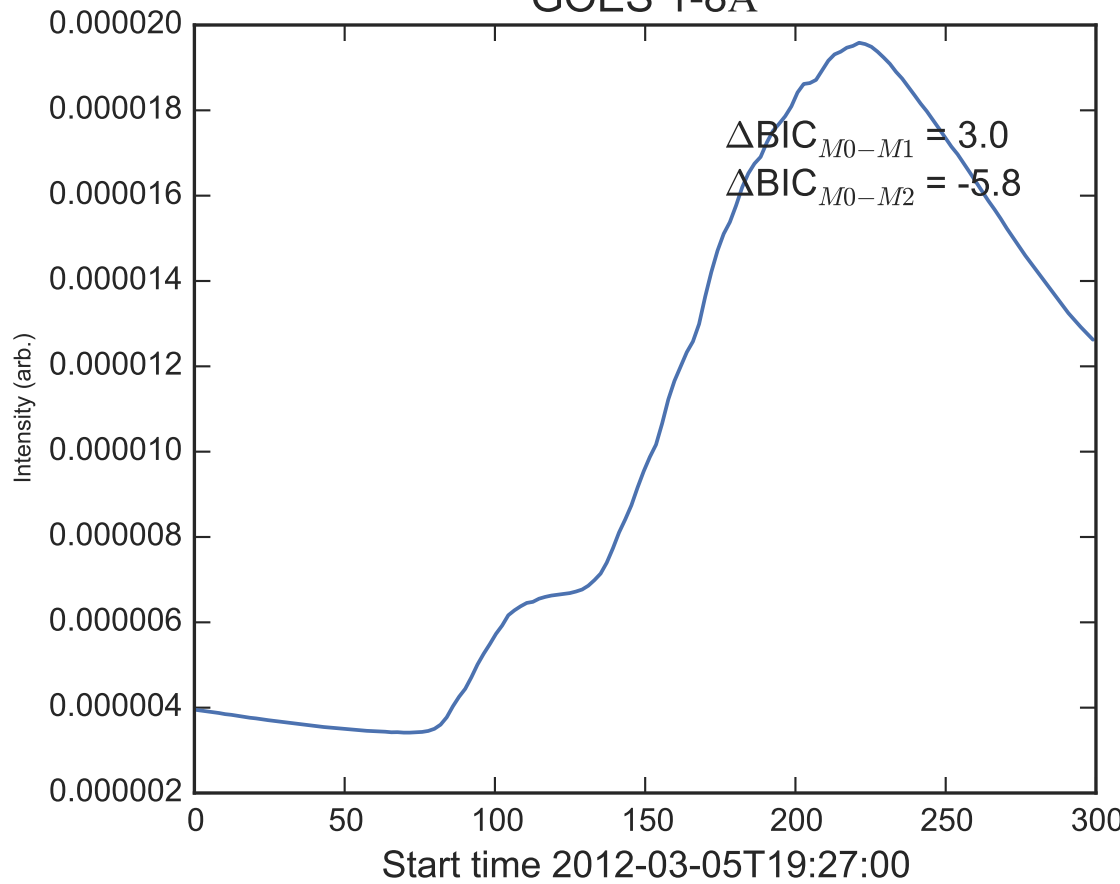

GOES 1-8Å

Power Spectral Density (PSD) - Model 0

Power Spectral Density (PSD) - Model 1

Power Spectral Density (PSD) - Model 2