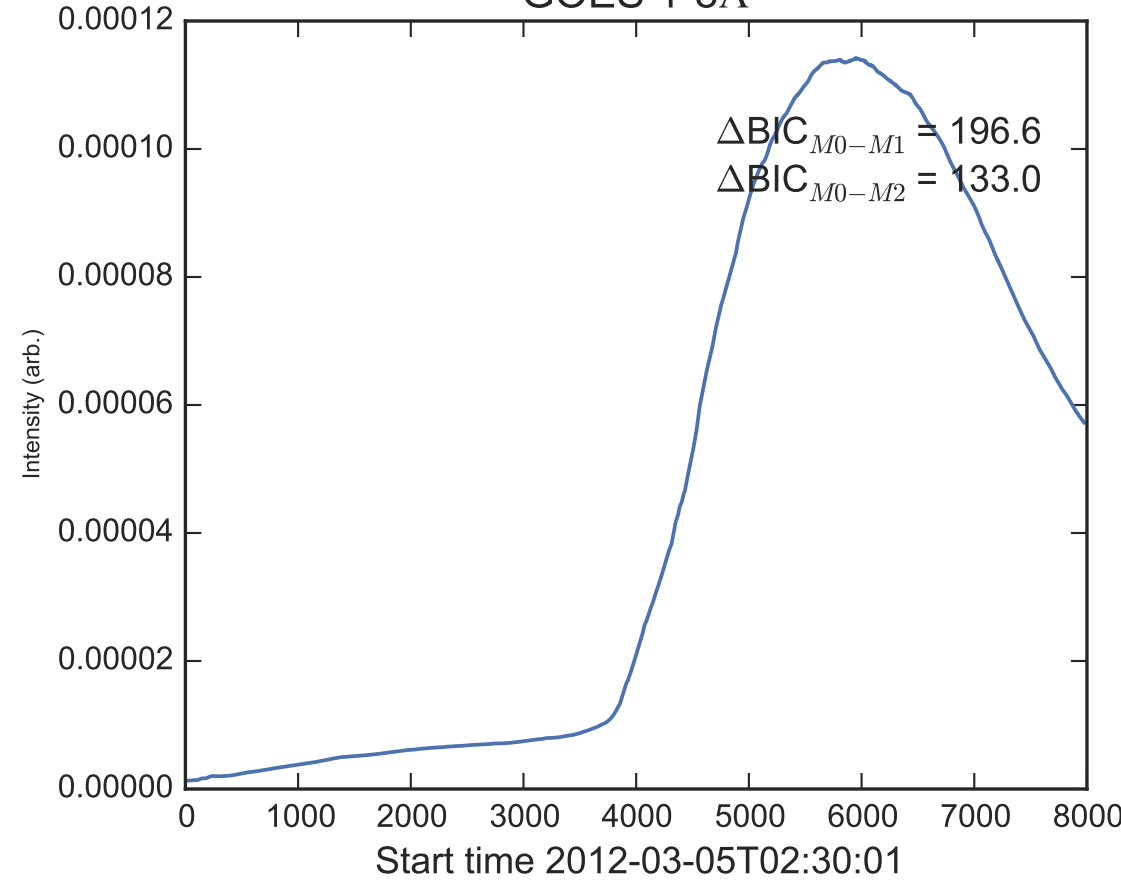

GOES 1-8Å

Power Spectral Density (PSD) - Model 0

Power Spectral Density (PSD) - Model 1

Power Spectral Density (PSD) - Model 2