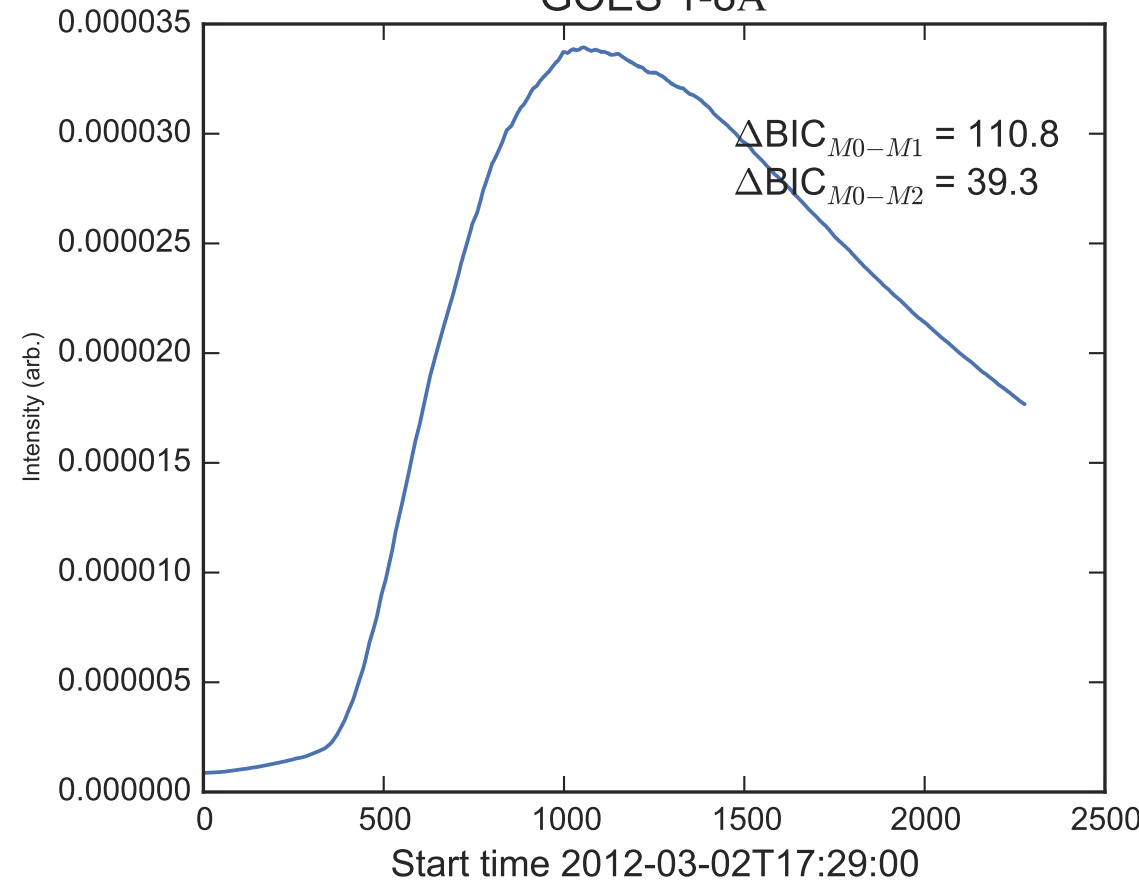

GOES 1-8Å

Power Spectral Density (PSD) - Model 0

Power Spectral Density (PSD) - Model 1

Power Spectral Density (PSD) - Model 2