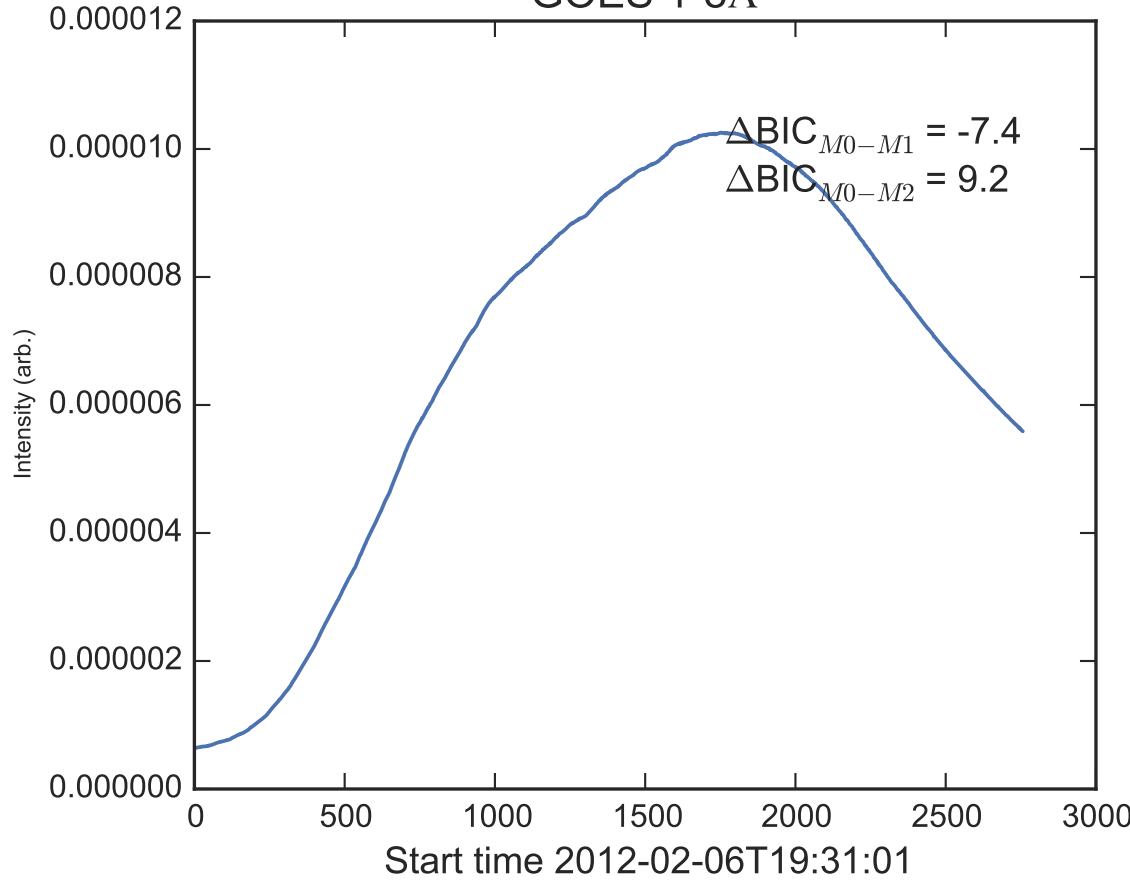

GOES 1-8Å

Power Spectral Density (PSD) - Model 0

Power Spectral Density (PSD) - Model 1

Power Spectral Density (PSD) - Model 2