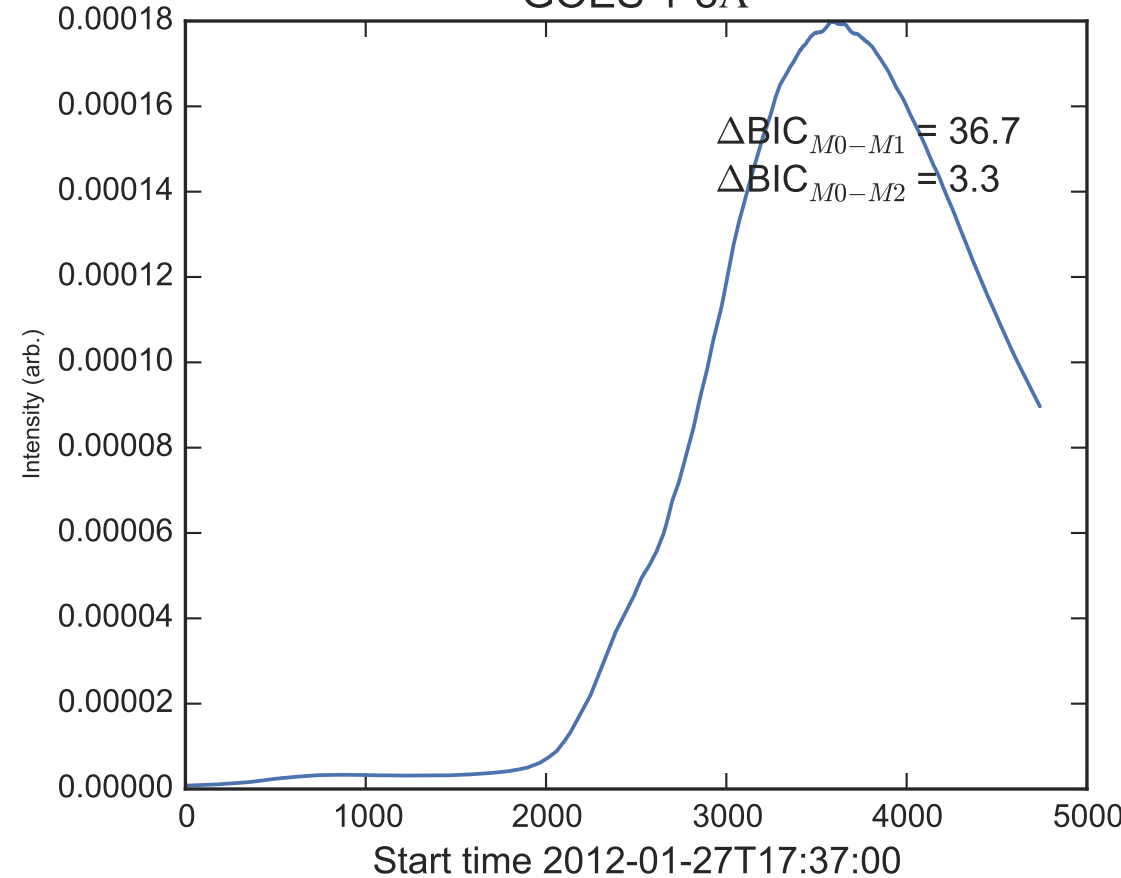

GOES 1-8Å

Power Spectral Density (PSD) - Model 0

Power Spectral Density (PSD) - Model 1

Power Spectral Density (PSD) - Model 2