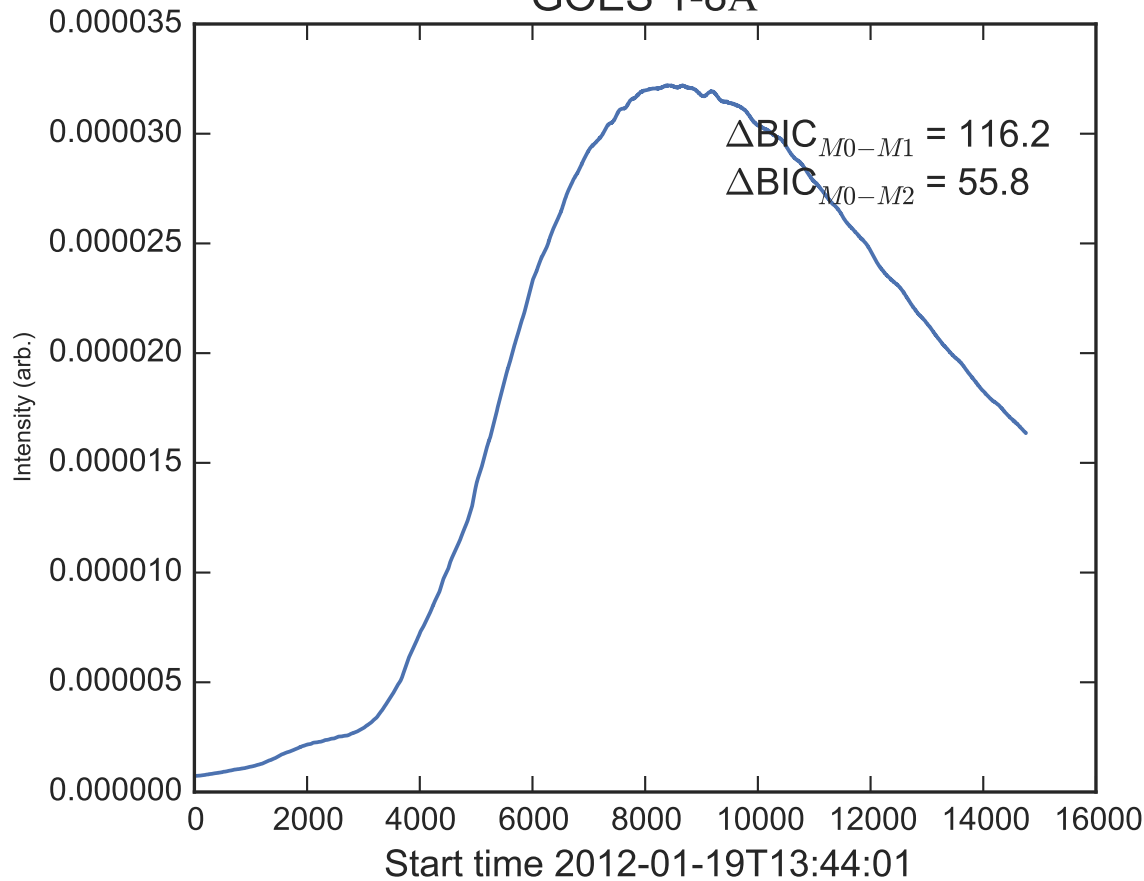

GOES 1-8Å

Power Spectral Density (PSD) - Model 0

Power Spectral Density (PSD) - Model 1

Power Spectral Density (PSD) - Model 2