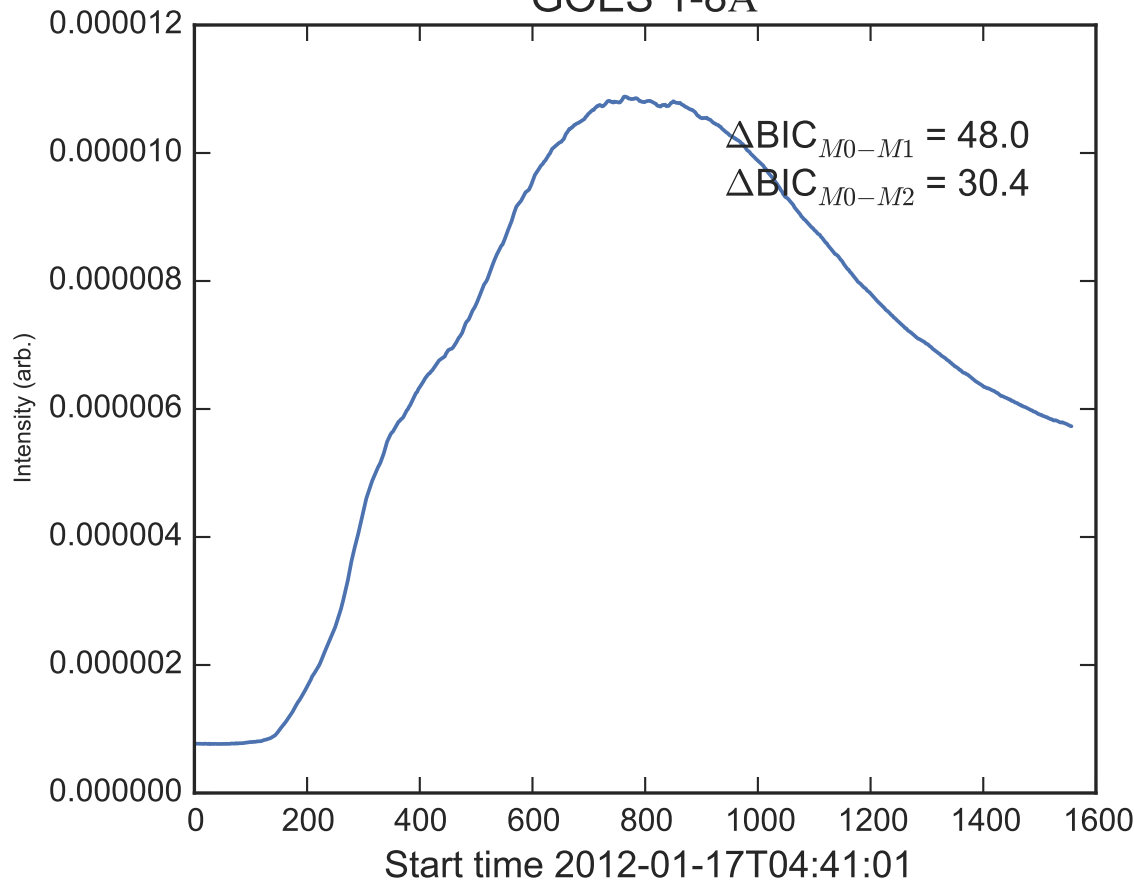

GOES 1-8Å

Power Spectral Density (PSD) - Model 0

Power Spectral Density (PSD) - Model 1

Power Spectral Density (PSD) - Model 2