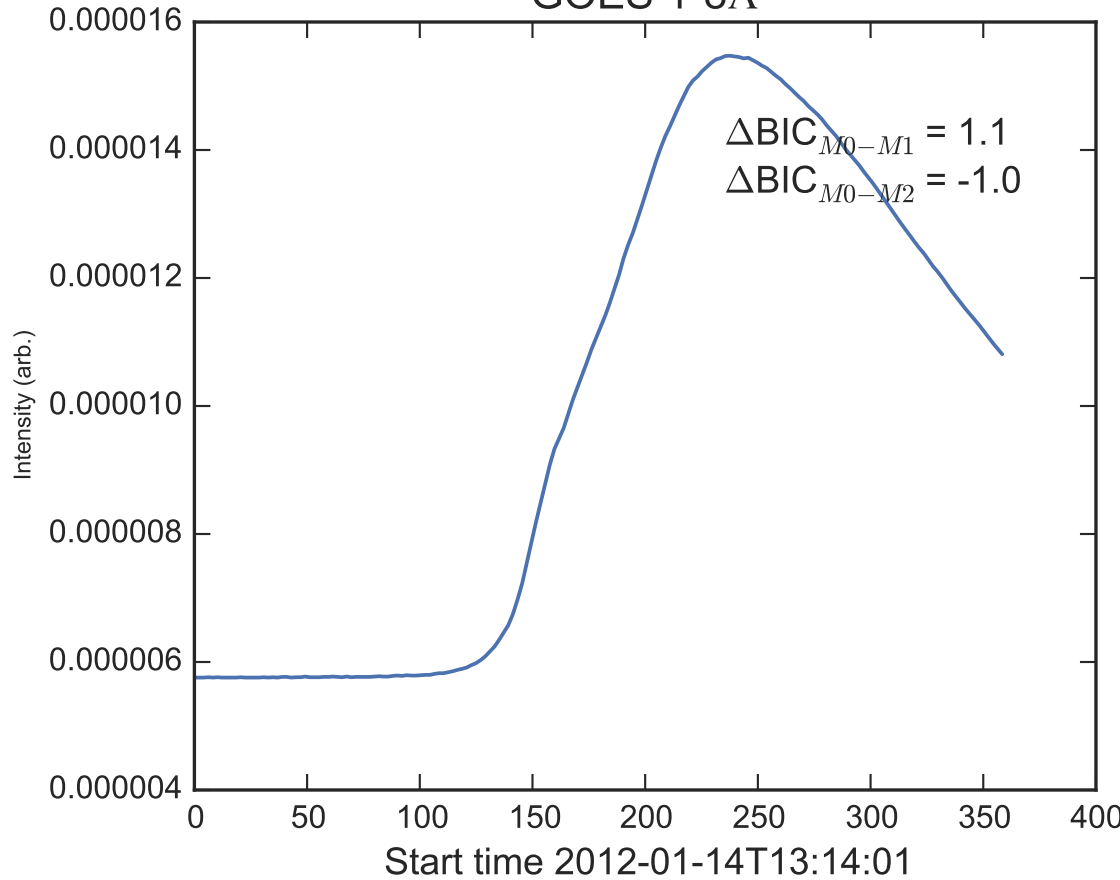

GOES 1-8Å

Power Spectral Density (PSD) - Model 0

Power Spectral Density (PSD) - Model 1

Power Spectral Density (PSD) - Model 2