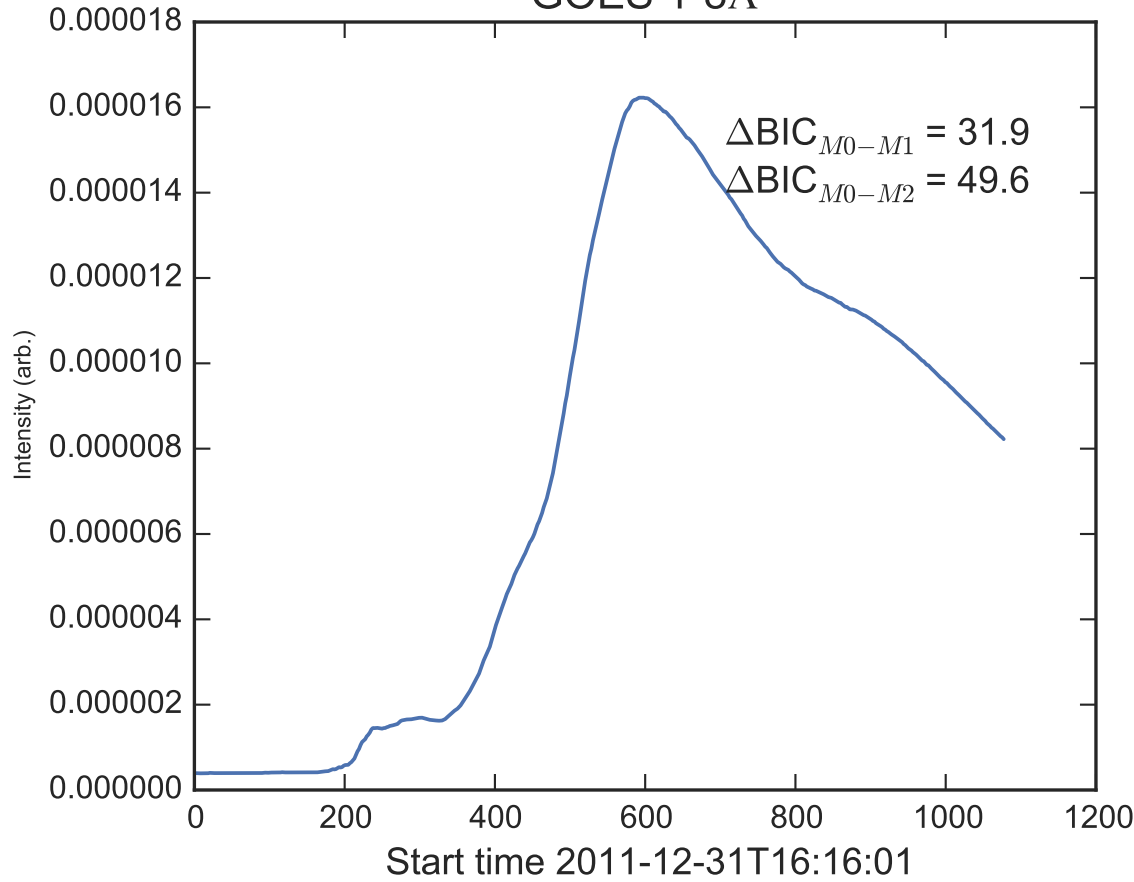

GOES 1-8Å

Power Spectral Density (PSD) - Model 0

Power Spectral Density (PSD) - Model 1

Power Spectral Density (PSD) - Model 2